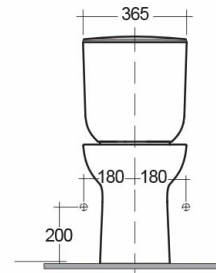

# RAK-MORNING-COMFORT HEIGHT 42CM

Close Coupled | Water Closet

**RAK**  
CERAMICS

## Technical specifications

Dimensions:	640 x 365 mm
Weight:	21 Kg
Color:	Alpine White
Trap type:	P Trap
Trapway type:	Concealed
Seat cover options:	None
Bowl shape:	Oval
Flush Type:	Dual Flush
Suites:	<a href="#">RAK-MORNING</a>

Dimensions: All dimensions in mm. Tolerance of vitreous china & fireclay items:  $\pm 5\%$  for below 200mm and  $\pm 3\%$  for above 200mm; for all other items tolerance  $\pm 1\%$ . Note: Due to a continuing development program to improve design and performance, the manufacturer reserves all rights to vary specifications without prior information. Please note accessories are for photographic use only.