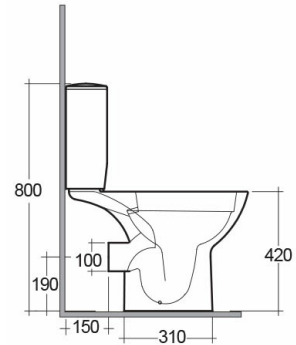

# RAK-MORNING-COMFORT HEIGHT 42CM

Close Coupled | Water Closet

**RAK**  
CERAMICS

## Technical specifications

Dimensions:	640 x 365 mm
Weight:	21 Kg
Color:	Alpine White
Trap type:	P Trap
Trapway type:	Concealed
Seat cover options:	None
Bowl shape:	Oval
Flush Type:	Dual Flush
Suites:	<a href="#">RAK-MORNING</a>

Code	Name
MORWC1145AWHA	MORNING WATER CLOSET RIMLESS CLOSE COUPLED P-TRAP 64CM
MORWT1800AWHA	MORNING WATER CLOSET TANK
MORSC3901WH	RAK-Morning Urea Soft Close Seat Cover
MORWT1801AWHA	RAK-Morning Water Tank with Side Inlet

Dimensions: All dimensions in mm. Tolerance of vitreous china & fireclay items:  $\pm 5\%$  for below 200mm and  $\pm 3\%$  for above 200mm; for all other items tolerance  $\pm 1\%$ . Note: Due to a continuing development program to improve design and performance, the manufacturer reserves all rights to vary specifications without prior information. Please note accessories are for photographic use only.