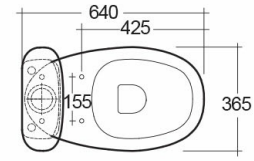

# RAK-MORNING-COMFORT HEIGHT 42CM

Close Coupled | Water Closet

**RAK**  
CERAMICS

## Technical specifications

Dimensions:	640 x 365 mm
Weight:	21 Kg
Color:	Alpine White
Trap type:	P Trap
Trapway type:	Concealed
Seat cover options:	None
Bowl shape:	Oval
Flush Type:	Dual Flush
Suites:	<a href="#">RAK-MORNING</a>

Dimensions: All dimensions in mm. Tolerance of vitreous china & fireclay items:  $\pm 5\%$  for below 200mm and  $\pm 3\%$  for above 200mm; for all other items tolerance  $\pm 1\%$ . Note: Due to a continuing development program to improve design and performance, the manufacturer reserves all rights to vary specifications without prior information. Please note accessories are for photographic use only.