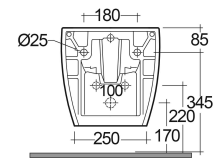

RAK-FEELING - MP07500A - MATT WHITE
Bidets | Wall Hung

RAK
 CERAMICS

TECHNICAL SPECIFICATIONS

Suite:	RAK-FEELING WC'S & BIDETS
Type:	Wall Hung
Dimensions:	525 x 337 mm
Weight:	28.6 Kg
Color:	MATT WHITE - 500

Code	Name
MP07500A	WALL HUNG BIDET 52 CM WITH HIDDEN FIXATIONS - MATT WHITE

Dimensions: All dimensions in mm. Tolerance of vitreous china & fireclay items: ± 5% for below 200mm and ± 3% for above 200mm; for all other items tolerance ± 1%. Note: Due to a continuing development program to improve design and performance, the manufacturer reserves all rights to vary specifications without prior information. Please note accessories are for photographic use only.