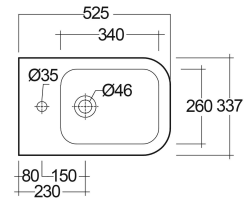

RAK-FEELING - MP07500A - MATT WHITE
Bidets | Wall Hung

RAK
 CERAMICS

TECHNICAL SPECIFICATIONS

Suite:	RAK-FEELING WC'S & BIDETS
Type:	Wall Hung
Dimensions:	525 x 337 mm
Weight:	28.6 Kg
Color:	MATT WHITE - 500

Code	Name
MP07500A	WALL HUNG BIDET 52 CM WITH HIDDEN FIXATIONS - MATT WHITE

Dimensions: All dimensions in mm. Tolerance of vitreous china & fireclay items: ± 5% for below 200mm and ± 3% for above 200mm; for all other items tolerance ± 1%. Note: Due to a continuing development program to improve design and performance, the manufacturer reserves all rights to vary specifications without prior information. Please note accessories are for photographic use only.