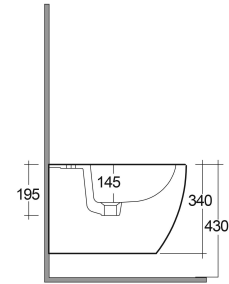

RAK-FEELING - MP07500A - MATT WHITE
Bidets | Wall Hung

RAK
 CERAMICS

TECHNICAL SPECIFICATIONS

Suite:	RAK-FEELING WC'S & BIDETS
Type:	Wall Hung
Dimensions:	525 x 337 mm
Weight:	28.6 Kg
Color:	MATT WHITE - 500

Code	Name
MP07500A	WALL HUNG BIDET 52 CM WITH HIDDEN FIXATIONS - MATT WHITE

Dimensions: All dimensions in mm. Tolerance of vitreous china & fireclay items: ± 5% for below 200mm and ± 3% for above 200mm; for all other items tolerance ± 1%. Note: Due to a continuing development program to improve design and performance, the manufacturer reserves all rights to vary specifications without prior information. Please note accessories are for photographic use only.