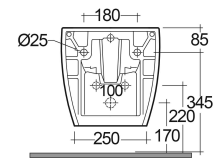

**RAK-FEELING - MP07503A - MATT GREY**  
**Bidets | Wall Hung**

**RAK**  
 CERAMICS

**TECHNICAL SPECIFICATIONS**

Suite:	RAK-FEELING WC'S & BIDETS
Type:	Wall Hung
Dimensions:	525 x 337 mm
Weight:	28.6 Kg
Color:	MATT GREY - 503

Code	Name
MP07503A	WALL HUNG BIDET 52 CM WITH HIDDEN FIXATIONS - MATT GREY

Dimensions: All dimensions in mm. Tolerance of vitreous china & fireclay items: ± 5% for below 200mm and ± 3% for above 200mm; for all other items tolerance ± 1%. Note: Due to a continuing development program to improve design and performance, the manufacturer reserves all rights to vary specifications without prior information. Please note accessories are for photographic use only.