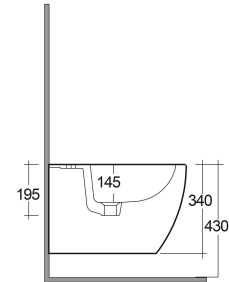

**RAK-FEELING - MP07503A - MATT GREY**  
**Bidets | Wall Hung**

**RAK**  
 CERAMICS

**TECHNICAL SPECIFICATIONS**

Suite:	RAK-FEELING WC'S & BIDETS
Type:	Wall Hung
Dimensions:	525 x 337 mm
Weight:	28.6 Kg
Color:	MATT GREY - 503

Code	Name
MP07503A	WALL HUNG BIDET 52 CM WITH HIDDEN FIXATIONS - MATT GREY

Dimensions: All dimensions in mm. Tolerance of vitreous china & fireclay items: ± 5% for below 200mm and ± 3% for above 200mm; for all other items tolerance ± 1%. Note: Due to a continuing development program to improve design and performance, the manufacturer reserves all rights to vary specifications without prior information. Please note accessories are for photographic use only.