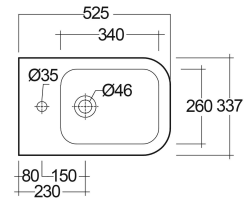

**RAK-FEELING - MP07503A - MATT GREY**  
**Bidets | Wall Hung**

**RAK**  
 CERAMICS

**TECHNICAL SPECIFICATIONS**

Suite:	RAK-FEELING WC'S & BIDETS
Type:	Wall Hung
Dimensions:	525 x 337 mm
Weight:	28.6 Kg
Color:	MATT GREY - 503

Code	Name
MP07503A	WALL HUNG BIDET 52 CM WITH HIDDEN FIXATIONS - MATT GREY

Dimensions: All dimensions in mm. Tolerance of vitreous china & fireclay items: ± 5% for below 200mm and ± 3% for above 200mm; for all other items tolerance ± 1%. Note: Due to a continuing development program to improve design and performance, the manufacturer reserves all rights to vary specifications without prior information. Please note accessories are for photographic use only.