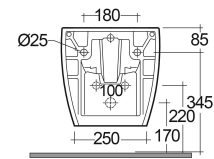

RAK-FEELING - MP07505A - MATT GREIGE
Bidets | Wall Hung

RAK
 CERAMICS

TECHNICAL SPECIFICATIONS

Suite:	RAK-FEELING WC'S & BIDETS
Type:	Wall Hung
Dimensions:	525 x 337 mm
Weight:	28.6 Kg
Color:	Matt Greige - 505

Code	Name
MP07505A	WALL HUNG BIDET 52 CM WITH HIDDEN FIXATIONS - MATT GREIGE

Dimensions: All dimensions in mm. Tolerance of vitreous china & fireclay items: ± 5% for below 200mm and ± 3% for above 200mm; for all other items tolerance ± 1%. Note: Due to a continuing development program to improve design and performance, the manufacturer reserves all rights to vary specifications without prior information. Please note accessories are for photographic use only.