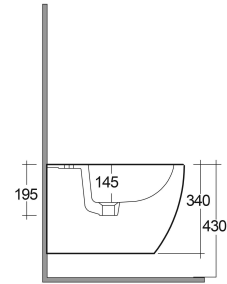

RAK-FEELING - MP07505A - MATT GREIGE
Bidets | Wall Hung

RAK
 CERAMICS

TECHNICAL SPECIFICATIONS

Suite:	RAK-FEELING WC'S & BIDETS
Type:	Wall Hung
Dimensions:	525 x 337 mm
Weight:	28.6 Kg
Color:	Matt Greige - 505

Code	Name
MP07505A	WALL HUNG BIDET 52 CM WITH HIDDEN FIXATIONS - MATT GREIGE

Dimensions: All dimensions in mm. Tolerance of vitreous china & fireclay items: ± 5% for below 200mm and ± 3% for above 200mm; for all other items tolerance ± 1%. Note: Due to a continuing development program to improve design and performance, the manufacturer reserves all rights to vary specifications without prior information. Please note accessories are for photographic use only.