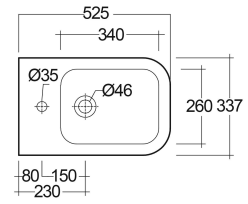

RAK-FEELING - MP07505A - MATT GREIGE
Bidets | Wall Hung

RAK
 CERAMICS

TECHNICAL SPECIFICATIONS

Suite:	RAK-FEELING WC'S & BIDETS
Type:	Wall Hung
Dimensions:	525 x 337 mm
Weight:	28.6 Kg
Color:	Matt Greige - 505

Code	Name
MP07505A	WALL HUNG BIDET 52 CM WITH HIDDEN FIXATIONS - MATT GREIGE

Dimensions: All dimensions in mm. Tolerance of vitreous china & fireclay items: ± 5% for below 200mm and ± 3% for above 200mm; for all other items tolerance ± 1%. Note: Due to a continuing development program to improve design and performance, the manufacturer reserves all rights to vary specifications without prior information. Please note accessories are for photographic use only.