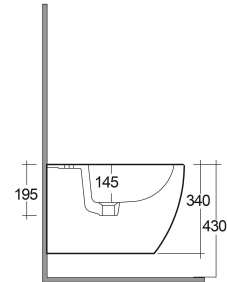

RAK-FEELING - MP07514A - MATT CAPPUCINNO

Bidets | Wall Hung

RAK
CERAMICS

TECHNICAL SPECIFICATIONS

Suite:	RAK-FEELING WC'S & BIDETS
Type:	Wall Hung
Dimensions:	525 x 337 mm
Weight:	28.6 Kg
Color:	MATT CAPPUCINO - 514

Code	Name
MP07514A	WALL HUNG BIDET 52 CM WITH HIDDEN FIXATIONS - MATT CAPPUCINNO

Dimensions: All dimensions in mm. Tolerance of vitreous china & fireclay items: $\pm 5\%$ for below 200mm and $\pm 3\%$ for above 200mm; for all other items tolerance $\pm 1\%$. Note: Due to a continuing development program to improve design and performance, the manufacturer reserves all rights to vary specifications without prior information. Please note accessories are for photographic use only.