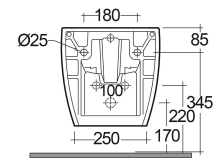

RAK-FEELING - MP07514A - MATT CAPPUCINNO

Bidets | Wall Hung

RAK
CERAMICS

TECHNICAL SPECIFICATIONS

Suite:	RAK-FEELING WC'S & BIDETS
Type:	Wall Hung
Dimensions:	525 x 337 mm
Weight:	28.6 Kg
Color:	MATT CAPPUCINO - 514

Code	Name
MP07514A	WALL HUNG BIDET 52 CM WITH HIDDEN FIXATIONS - MATT CAPPUCINNO

Dimensions: All dimensions in mm. Tolerance of vitreous china & fireclay items: $\pm 5\%$ for below 200mm and $\pm 3\%$ for above 200mm; for all other items tolerance $\pm 1\%$. Note: Due to a continuing development program to improve design and performance, the manufacturer reserves all rights to vary specifications without prior information. Please note accessories are for photographic use only.