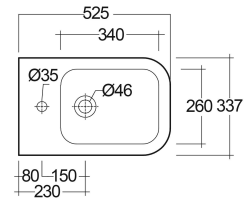

RAK-FEELING - MP07514A - MATT CAPPUCINNO

Bidets | Wall Hung

RAK
CERAMICS

TECHNICAL SPECIFICATIONS

Suite:	RAK-FEELING WC'S & BIDETS
Type:	Wall Hung
Dimensions:	525 x 337 mm
Weight:	28.6 Kg
Color:	MATT CAPPUCINO - 514

Code	Name
MP07514A	WALL HUNG BIDET 52 CM WITH HIDDEN FIXATIONS - MATT CAPPUCINNO

Dimensions: All dimensions in mm. Tolerance of vitreous china & fireclay items: $\pm 5\%$ for below 200mm and $\pm 3\%$ for above 200mm; for all other items tolerance $\pm 1\%$. Note: Due to a continuing development program to improve design and performance, the manufacturer reserves all rights to vary specifications without prior information. Please note accessories are for photographic use only.