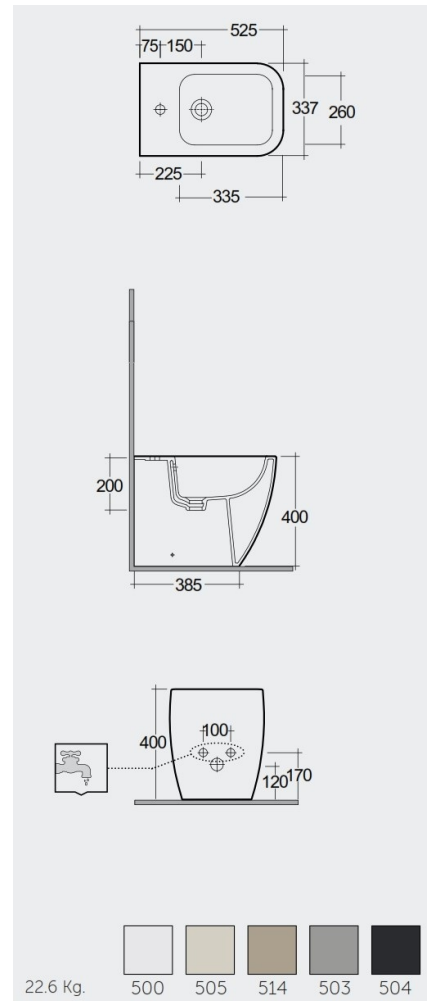

# RAK-FEELING - MP18503A - MATT GREY

Bidets | Back To Wall

RAK  
CERAMICS

## TECHNICAL SPECIFICATIONS

Suite:	RAK-FEELING WC'S & BIDETS
Type:	Back To Wall
Dimensions:	525 x 337 mm
Weight:	22.6 Kg
Color:	MATT GREY - 503

Code	Name
MP18503A	BACK TO WALL BIDET 52 CM - MATT GREY

Dimensions: All dimensions in mm. Tolerance of vitreous china & fireclay items:  $\pm 5\%$  for below 200mm and  $\pm 3\%$  for above 200mm; for all other items tolerance  $\pm 1\%$ . Note: Due to a continuing development program to improve design and performance, the manufacturer reserves all rights to vary specifications without prior information. Please note accessories are for photographic use only.