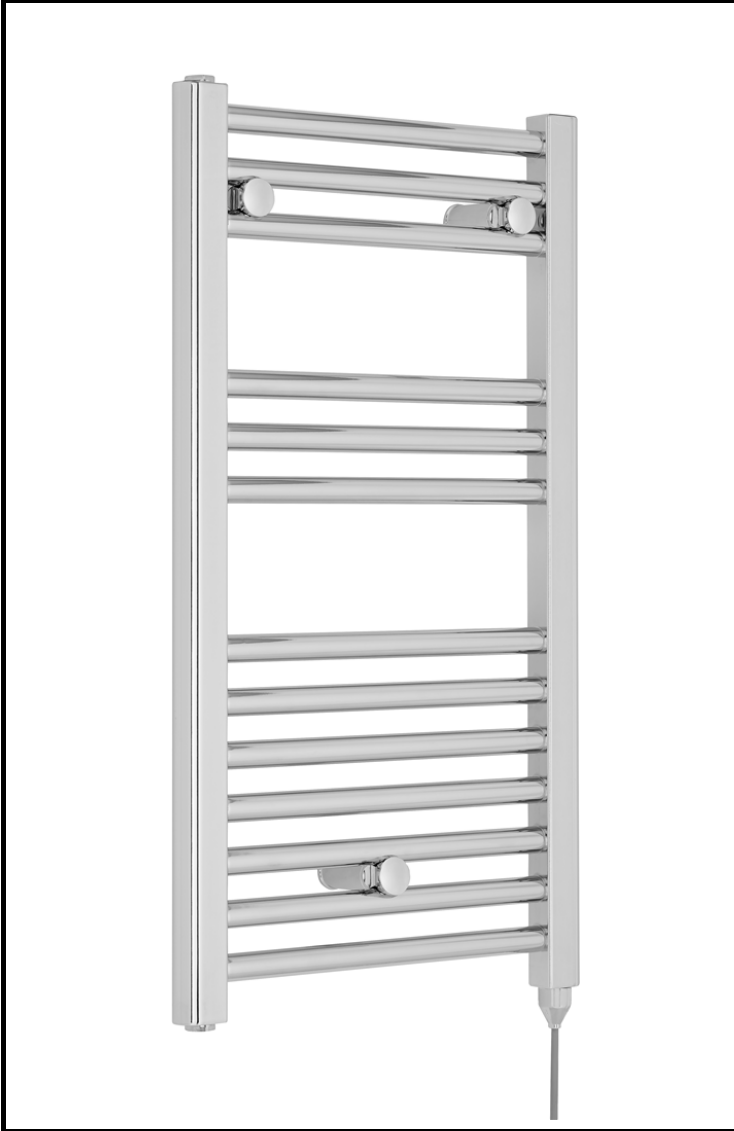

## CUSTOMER DATA SHEET - HEATING

SALES CODE: MTY150

DESCRIPTION: Round Chrome Rad 720X400 (200 Watt)

PRODUCT DIMENSIONS				
Height (mm)	Width (mm)	Depth (mm)	Length (mm)	Nett Wgt Kg
720	400	30		9

PACKAGING DIMENSIONS			
Height (mm)	Width (mm)	Length (mm)	Gross Wgt Kg
500	425	870	10

PACKAGING DATA			
Box Colour	Brown Cardboard Box		
Box Qty	1	Label Colour	White Label
Label Size	190 x 75	Label Qty	1

OUTER BOX DIMENSIONS (If Applicable)			
Height (mm)	Width (mm)	Length (mm)	Gross Wgt Kg
Barcode	5055275893838		

PRODUCT DETAILS				
Contry of Origin	Italy			
Fitting Instruction	Yes			
RAL No	N/A			
Heat Element Wattage	200 W			
BTU Outputs	30°C	50°C	683	60°C
Pipe Centres	355mm			
Volume	2.6			
Wall to Ctr of Tappings	70/85			
Duel Fuel	No			

Certification	CE	Yes	RoHS	Yes	WEEE	Yes
Colour/Finish	Chrome					
Product Material	Steel					
Heat Element Wattage Compatible	Yes					
Thermal Outputs (Watts)	30°C	50°C	200W	60°C		
Max Projection	85/95					
Tube Diameter	22mm					
Floor to Ctr of Tappings	>200					