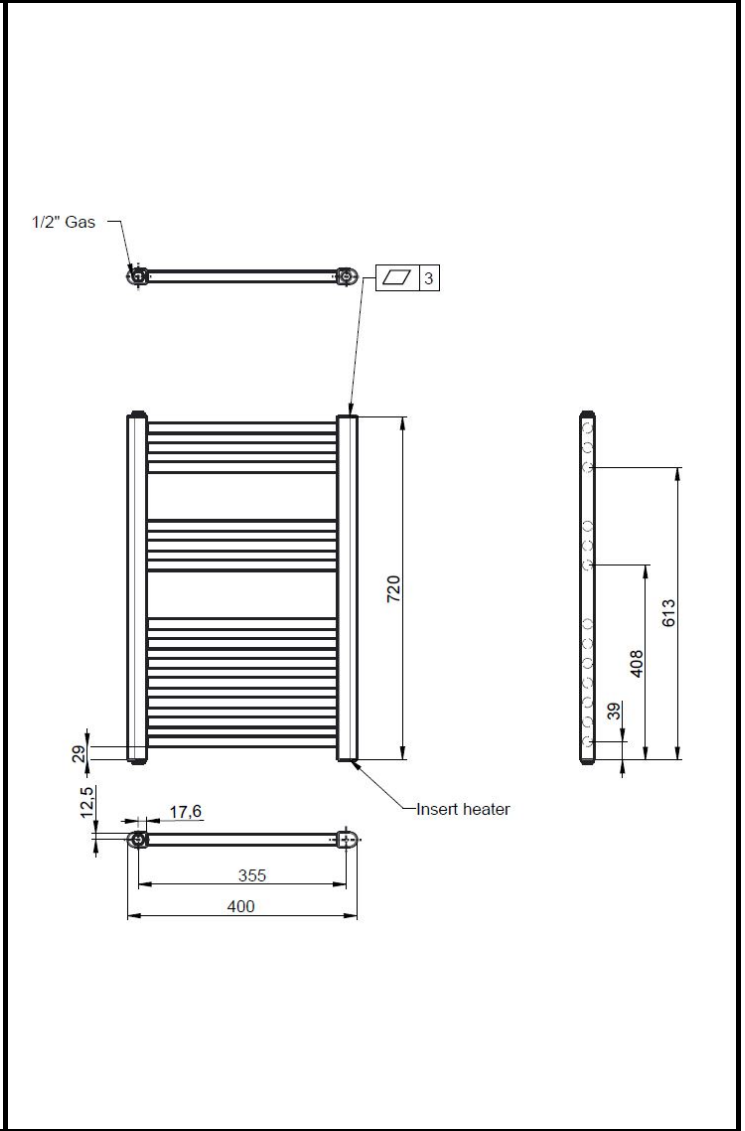

## CUSTOMER DATA SHEET - HEATING

SALES CODE: MTY150

DESCRIPTION: Round Chrome Rad 720X400 (200 Watt)

PRODUCT DIMENSIONS				
Height (mm)	Width (mm)	Depth (mm)	Length (mm)	Nett Wgt Kg
720	400	30		9

PACKAGING DIMENSIONS			
Height (mm)	Width (mm)	Length (mm)	Gross Wgt Kg
500	425	870	10

PACKAGING DATA			
Box Colour	Brown Cardboard Box		
Box Qty	1	Label Colour	White Label
Label Size	190 x 75	Label Qty	1

OUTER BOX DIMENSIONS (If Applicable)			
Height (mm)	Width (mm)	Length (mm)	Gross Wgt Kg
Barcode	5055275893838		

PRODUCT DETAILS				
Contry of Origin	Italy			
Fitting Instruction	Yes			
RAL No	N/A			
Heat Element Wattage	200 W			
BTU Outputs	30°C	50°C	683	60°C
Pipe Centres	355mm			
Volume	2.6			
Wall to Ctr of Tappings	70/85			
Duel Fuel	No			

Certification	CE	Yes	RoHS	Yes	WEEE	Yes
Colour/Finish	Chrome					
Product Material	Steel					
Heat Element Wattage Compatible	Yes					
Thermal Outputs (Watts)	30°C	50°C	200W	60°C		
Max Projection	85/95					
Tube Diameter	22mm					
Floor to Ctr of Tappings	>200					