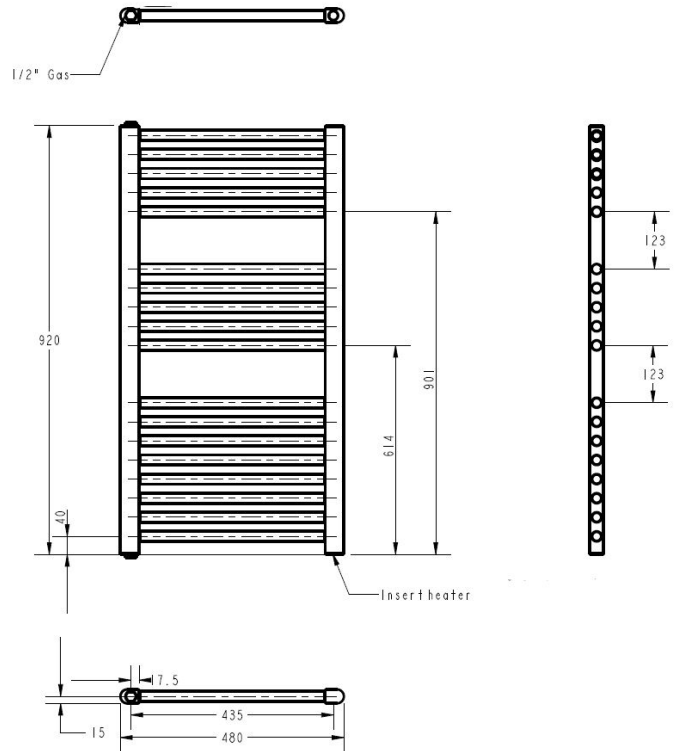

CUSTOMER DATA SHEET - HEATING

SALES CODE: MTY151

DESCRIPTION: Round Chrome Rad 920X480 (300 Watt)

PRODUCT DIMENSIONS

Height (mm)	Width (mm)	Depth (mm)	Length (mm)	Nett Wgt Kg
920	480	30		10.3

PACKAGING DIMENSIONS

Height (mm)	Width (mm)	Length (mm)	Gross Wgt Kg
45	510	1052	11.51

PACKAGING DATA

Box Colour	Brown Cardboard Box		
Box Qty	1	Label Colour	White Label
Label Size	190 x 75	Label Qty	1

OUTER BOX DIMENSIONS (If Applicable)

Height (mm)	Width (mm)	Length (mm)	Gross Wgt Kg
Barcode	5055275893845		

PRODUCT DETAILS

Contry of Origin	Italy			
Fitting Instruction	Yes			
RAL No	N/A			
Heat Element Wattage	300 W			
BTU Outputs	30°C	50°C	1024	60°C
Pipe Centres	435mm			
Volume	4			
Wall to Ctr of Tappings	70/85			
Duel Fuel	No			

Certification	CE	Yes	RoHS	Yes	WEEE	Yes
Colour/Finish	Chrome					
Product Material	Steel					
Heat Element Wattage Compatible	Yes					
Thermal Outputs (Watts)	30°C	50°C	300W	60°C		
Max Projection	85/95					
Tube Diameter	22mm					
Floor to Ctr of Tappings	>200					