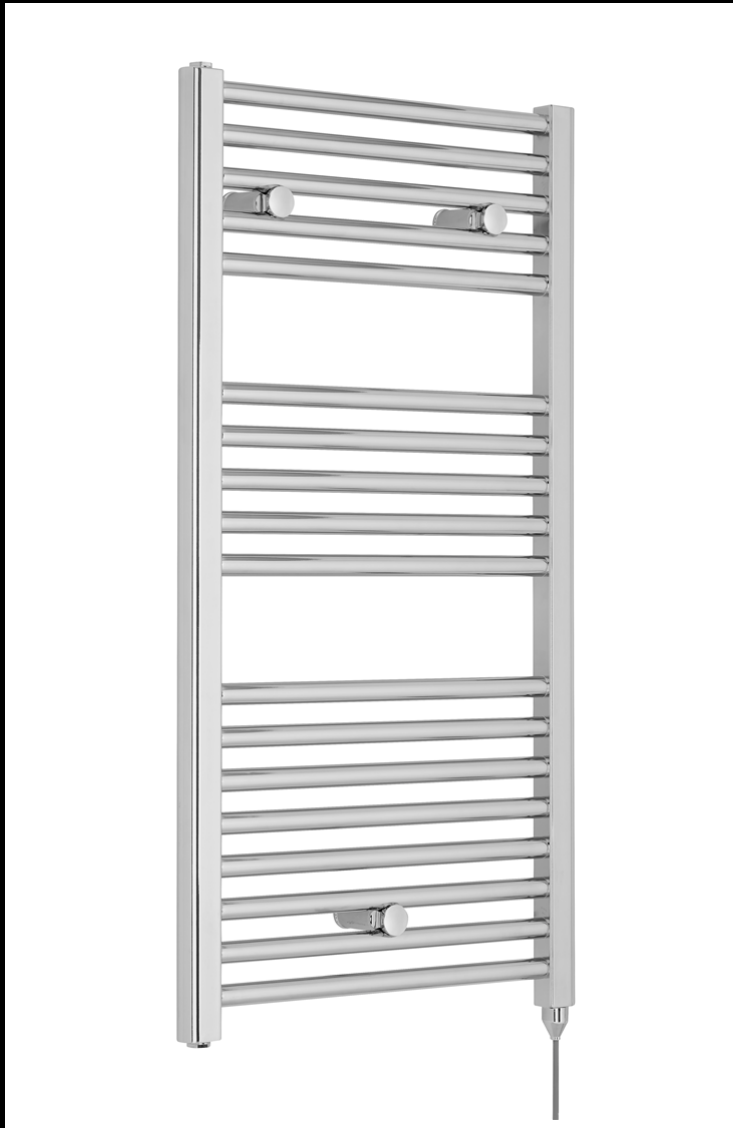

CUSTOMER DATA SHEET - HEATING

SALES CODE: MTY151

DESCRIPTION: Round Chrome Rad 920X480 (300 Watt)

PRODUCT DIMENSIONS

Height (mm)	Width (mm)	Depth (mm)	Length (mm)	Nett Wgt Kg
920	480	30		10.3

PACKAGING DIMENSIONS

Height (mm)	Width (mm)	Length (mm)	Gross Wgt Kg
45	510	1052	11.51

PACKAGING DATA

Box Colour	Brown Cardboard Box		
Box Qty	1	Label Colour	White Label
Label Size	190 x 75	Label Qty	1

OUTER BOX DIMENSIONS (If Applicable)

Height (mm)	Width (mm)	Length (mm)	Gross Wgt Kg
Barcode	5055275893845		

PRODUCT DETAILS

Contry of Origin	Italy			
Fitting Instruction	Yes			
RAL No	N/A			
Heat Element Wattage	300 W			
BTU Outputs	30°C	50°C	1024	60°C
Pipe Centres	435mm			
Volume	4			
Wall to Ctr of Tappings	70/85			
Duel Fuel	No			

Certification	CE	Yes	RoHS	Yes	WEEE	Yes
Colour/Finish	Chrome					
Product Material	Steel					
Heat Element Wattage Compatible	Yes					
Thermal Outputs (Watts)	30°C	50°C	300W	60°C		
Max Projection	85/95					
Tube Diameter	22mm					
Floor to Ctr of Tappings	>200					