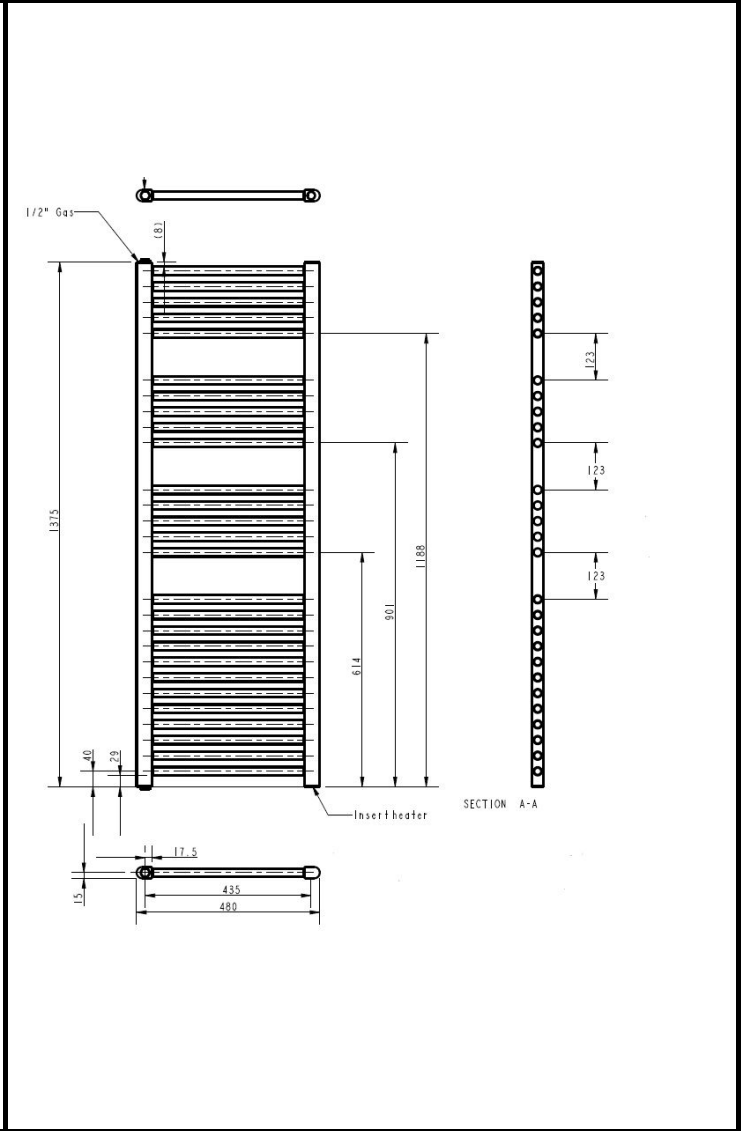

CUSTOMER DATA SHEET - HEATING

SALES CODE: MTY152

DESCRIPTION: Round Chrome Rad 1375X480 (500 Watt)

PRODUCT DIMENSIONS

Height (mm)	Width (mm)	Depth (mm)	Length (mm)	Nett Wgt Kg
1375	480	30		17

PACKAGING DIMENSIONS

Height (mm)	Width (mm)	Length (mm)	Gross Wgt Kg
500	500	1525	18

PACKAGING DATA

Box Colour	Brown Cardboard Box		
Box Qty	1	Label Colour	White Label
Label Size	190 x 75	Label Qty	1

OUTER BOX DIMENSIONS (If Applicable)

Height (mm)	Width (mm)	Length (mm)	Gross Wgt Kg
Barcode	5055275893852		

PRODUCT DETAILS

Contry of Origin	Italy			
Fitting Instruction	Yes			
RAL No	N/A			
Heat Element Wattage	500 W			
BTU Outputs	30°C	50°C	1706	60°C
Pipe Centres	435mm			
Volume	5.9			
Wall to Ctr of Tappings	70/85			
Duel Fuel	No			

Certification	CE	Yes	RoHS	Yes	WEEE	Yes
Colour/Finish	Chrome					
Product Material	Steel					
Heat Element Wattage Compatible	Yes					
Thermal Outputs (Watts)	30°C	50°C	500W	60°C		
Max Projection	85/95					
Tube Diameter	22mm					
Floor to Ctr of Tappings	>200					