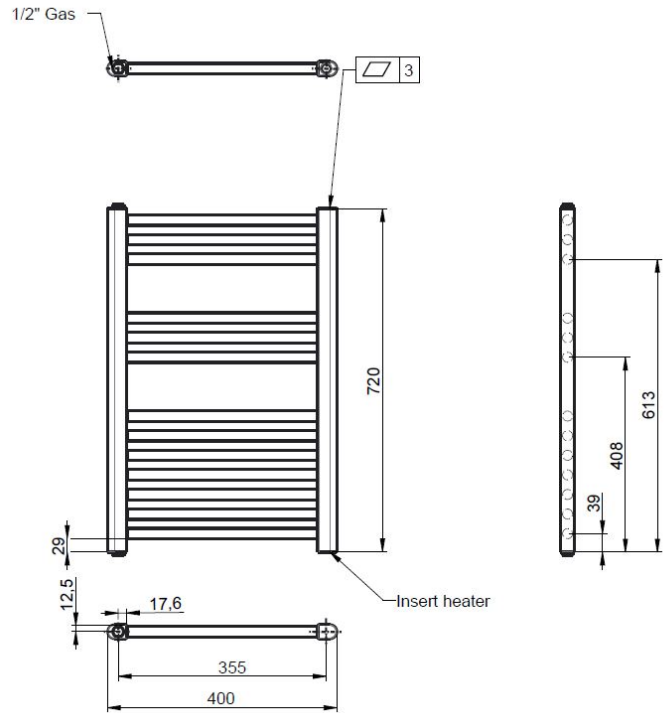

CUSTOMER DATA SHEET - HEATING

SALES CODE: MTY153

DESCRIPTION: Round Anthracite Rad 720X400 (300 Watt)

PRODUCT DIMENSIONS

Height (mm)	Width (mm)	Depth (mm)	Length (mm)	Nett Wgt Kg
720	400	30		9

PACKAGING DIMENSIONS

Height (mm)	Width (mm)	Length (mm)	Gross Wgt Kg
500	425	870	10

PACKAGING DATA

Box Colour	Brown Cardboard Box		
Box Qty	1	Label Colour	White Label
Label Size	190 x 75	Label Qty	1

OUTER BOX DIMENSIONS (If Applicable)

Height (mm)	Width (mm)	Length (mm)	Gross Wgt Kg
Barcode	5055275893869		

PRODUCT DETAILS

Contry of Origin	Italy				
Fitting Instruction	Yes				
RAL No	N/A				
Heat Element Wattage	300 W				
BTU Outputs	30°C	50°C	1024	60°C	
Pipe Centres	355mm				
Volume	2.6				
Wall to Ctr of Tappings	70/85				
Duel Fuel	No				

Certification	CE	Yes	RoHS	Yes	WEEE	Yes
Colour/Finish	Anthracite					
Product Material	Steel					
Heat Element Wattage Compatible	Yes					
Thermal Outputs (Watts)	30°C	50°C	300W	60°C		
Max Projection	85/95					
Tube Diameter	22mm					
Floor to Ctr of Tappings	>200					