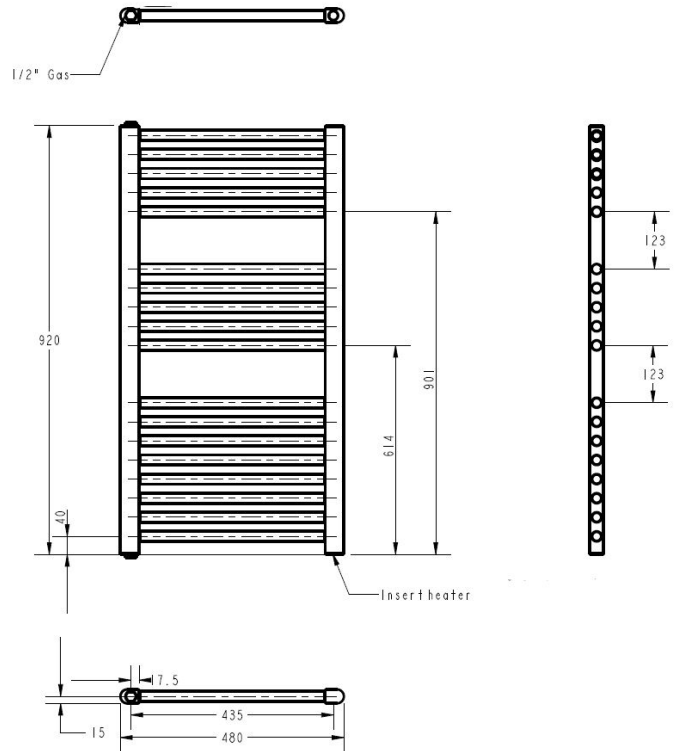

CUSTOMER DATA SHEET - HEATING

SALES CODE: MTY154

DESCRIPTION: Round Anthracite Rad 920X480 (500 Watt)

PRODUCT DIMENSIONS

Height (mm)	Width (mm)	Depth (mm)	Length (mm)	Nett Wgt Kg
920	480	30		10.3

PACKAGING DIMENSIONS

Height (mm)	Width (mm)	Length (mm)	Gross Wgt Kg
45	510	1052	11.51

PACKAGING DATA

Box Colour	Brown Cardboard Box		
Box Qty	1	Label Colour	White Label
Label Size	190 x 75	Label Qty	1

OUTER BOX DIMENSIONS (If Applicable)

Height (mm)	Width (mm)	Length (mm)	Gross Wgt Kg
Barcode	5055275893876		

PRODUCT DETAILS

Contry of Origin	Italy			
Fitting Instruction	Yes			
RAL No	N/A			
Heat Element Wattage	500 W			
BTU Outputs	30°C	50°C	1706	60°C
Pipe Centres	435mm			
Volume	4			
Wall to Ctr of Tappings	70/85			
Duel Fuel	No			

Certification	CE	Yes	RoHS	Yes	WEEE	Yes
Colour/Finish	Anthracite					
Product Material	Steel					
Heat Element Wattage Compatible	Yes					
Thermal Outputs (Watts)	30°C	50°C	500W	60°C		
Max Projection	85/95					
Tube Diameter	22mm					
Floor to Ctr of Tappings	>200					