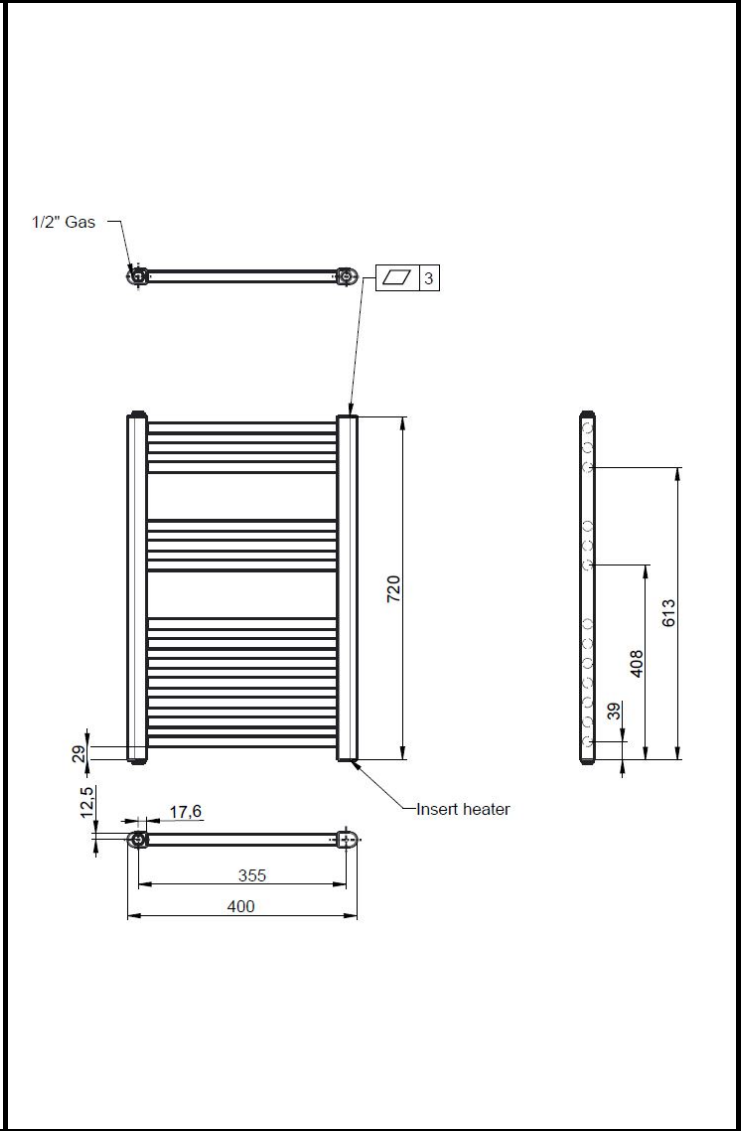

CUSTOMER DATA SHEET - HEATING

SALES CODE: MTY156

DESCRIPTION: Round White Rad 720X400 (300 Watt)

PRODUCT DIMENSIONS

Height (mm)	Width (mm)	Depth (mm)	Length (mm)	Nett Wgt Kg
720	400	30		9

PACKAGING DIMENSIONS

Height (mm)	Width (mm)	Length (mm)	Gross Wgt Kg
500	425	870	10

PACKAGING DATA

Box Colour	Brown Cardboard Box		
Box Qty	1	Label Colour	White Label
Label Size	190 x 75	Label Qty	1

OUTER BOX DIMENSIONS (If Applicable)

Height (mm)	Width (mm)	Length (mm)	Gross Wgt Kg
Barcode	5055275893890		

PRODUCT DETAILS

Contry of Origin	Italy				
Fitting Instruction	Yes				
RAL No	9016				
Heat Element Wattage	300 W				
BTU Outputs	30°C	50°C	1024	60°C	
Pipe Centres	435mm				
Volume	2.6				
Wall to Ctr of Tappings	70/85				
Duel Fuel	No				

Certification	CE	Yes	RoHS	Yes	WEEE	Yes
Colour/Finish	White					
Product Material	Steel					
Heat Element Wattage Compatible	Yes					
Thermal Outputs (Watts)	30°C	50°C	300W	60°C		
Max Projection	85/95					
Tube Diameter	22mm					
Floor to Ctr of Tappings	>200					