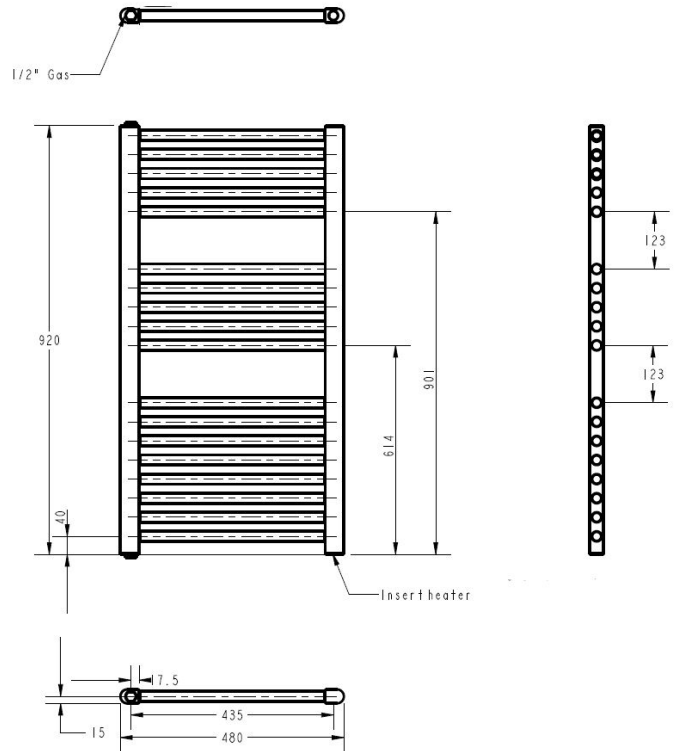

CUSTOMER DATA SHEET - HEATING

SALES CODE: MTY157

DESCRIPTION: Round White Rad 920X480 (500 Watt)

PRODUCT DIMENSIONS

Height (mm)	Width (mm)	Depth (mm)	Length (mm)	Nett Wgt Kg
920	480	30		10.3

PACKAGING DIMENSIONS

Height (mm)	Width (mm)	Length (mm)	Gross Wgt Kg
45	510	1052	11.51

PACKAGING DATA

Box Colour	Brown Cardboard Box		
Box Qty	1	Label Colour	White Label
Label Size	190 x 75	Label Qty	1

OUTER BOX DIMENSIONS (If Applicable)

Height (mm)	Width (mm)	Length (mm)	Gross Wgt Kg
Barcode	5055275893906		

PRODUCT DETAILS

Contry of Origin	Italy				
Fitting Instruction	Yes				
RAL No	9016				
Heat Element Wattage	500 W				
BTU Outputs	30°C	50°C	1706	60°C	
Pipe Centres	435mm				
Volume	4				
Wall to Ctr of Tappings	70/85				
Duel Fuel	No				

Certification	CE	Yes	RoHS	Yes	WEEE	Yes
Colour/Finish	White					
Product Material	Steel					
Heat Element Wattage Compatible	Yes					
Thermal Outputs (Watts)	30°C	50°C	500W	60°C		
Max Projection	85/95					
Tube Diameter	22mm					
Floor to Ctr of Tappings	>200					