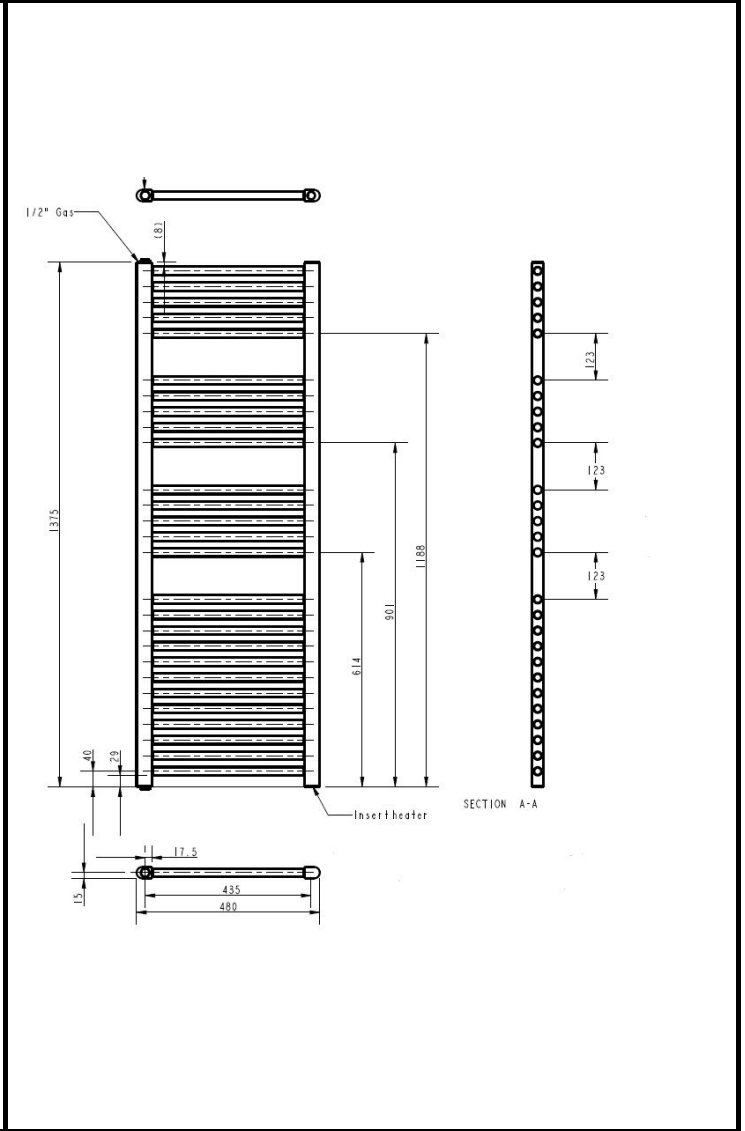

CUSTOMER DATA SHEET - HEATING

SALES CODE: MTY158

DESCRIPTION: Round White Rad 1375X480 (750 Watt)

PRODUCT DIMENSIONS

Height (mm)	Width (mm)	Depth (mm)	Length (mm)	Nett Wgt Kg
1375	480	30		17

PACKAGING DIMENSIONS

Height (mm)	Width (mm)	Length (mm)	Gross Wgt Kg
500	500	1525	18

PACKAGING DATA

Box Colour	Brown Cardboard Box		
Box Qty	1	Label Colour	White Label
Label Size	190 x 75	Label Qty	1

OUTER BOX DIMENSIONS (If Applicable)

Height (mm)	Width (mm)	Length (mm)	Gross Wgt Kg
Barcode	5055275893913		

PRODUCT DETAILS

Contry of Origin	Italy				
Fitting Instruction	Yes				
RAL No	9016				
Heat Element Wattage	750 W				
BTU Outputs	30°C	50°C	2559	60°C	
Pipe Centres	435mm				
Volume	5.9				
Wall to Ctr of Tappings	70/85				
Duel Fuel	No				

Certification	CE	Yes	RoHS	Yes	WEEE	Yes
Colour/Finish	White					
Product Material	Steel					
Heat Element Wattage Compatible	Yes					
Thermal Outputs (Watts)	30°C	50°C	750W	60°C		
Max Projection	85/95					
Tube Diameter	22mm					
Floor to Ctr of Tappings	>200					