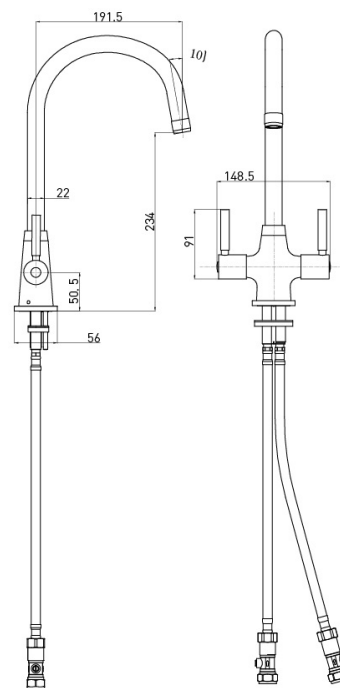

MZ SNK EF BN

MONZA Tap Range Monza Easyfit Sink Mixer Brushed Nickel

Features:

- Unique Patented Technology
- Designed with the installer in mind
- Future maintenance made quick and easy
- Flexible Connecting Pipes
- Easy to use metal handles

Product Certifications:

Also available in the EasyFit Range is:

Specification

| | |
|--|----------------------------------|
| Style: | Contemporary |
| Product Type: | Kitchen Taps |
| Finish/Colour: | Brushed Nickel (Chrome Pictured) |
| Main Construction Material: | Brass |
| Mount Type: | Deck |
| Handle Type: | Lever |
| Connection Inlet: | M10 x 400mm Flexible Tails |
| Number of Tap Holes Required: | 1 |
| Valve/Cartridge Type: | 1/2" Ceramic Disc Valves |
| Plumbing System Suitability | All, preferably balanced |
| Working Pressure Range: | Min 0.2 Bar, Max 5.0 Bar |
| Maximum Hot Water Temperature: °c | 65 |
| Maximum Dynamic Pressure: (bar) | 5 |
| Maximum Static Pressure: (bar) | 10 |
| Flow Type: | Single Flow |
| Flow Rate: (l/min @ 3 bar) | 36.1 |
| Connection Outlet: | |
| Isolation Included: | Yes |

Dimensions (measurements in mm)

Flow Rates (l/min)

| System Pressure (bar) | 0.2 | 0.5 | 1 | 2 | 3 | 5 |
|-----------------------|------|-------|-------|-------|------|-------|
| MZ SNK EF BN | 9.32 | 14.74 | 20.84 | 29.48 | 36.1 | 46.61 |

TECHNICAL DATA SHEET

BRISTAN

TAPS & SHOWERS

D3