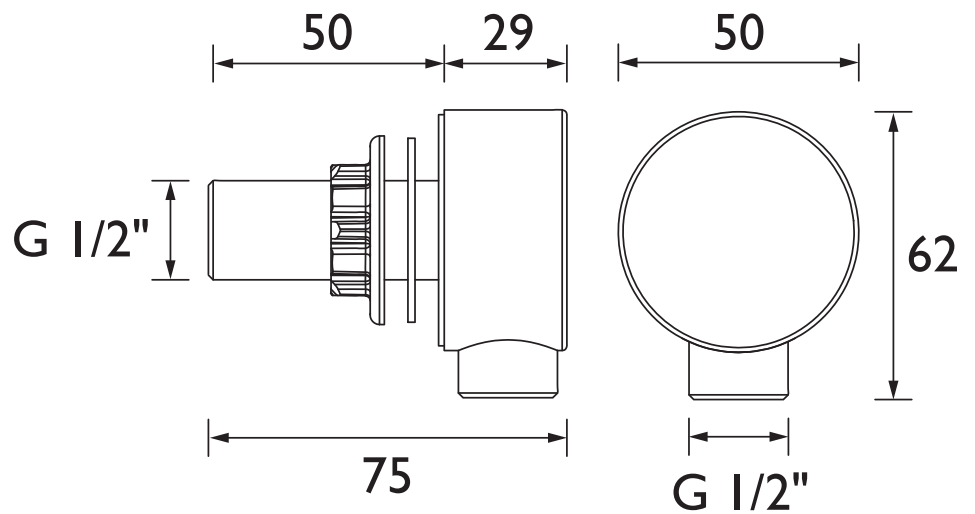

### Specification

Contemporary or Traditional:	Contemporary
Main Construction Material:	ABS, Brass Inlet
Connection Inlet:	G 1/2"
Connection Outlet:	G 1/2"
What's in the Box?:	Plastic Wall Outlet, Metal Backnut and Washers.

### Features:

- Creates a contemporary, clean look in your bathroom
- To be used in conjunction with Bristan concealed shower valves
- Used to connect a hose to a concealed shower valve
- Metal backnut for added durability
- G1/2" inlet connection

### Dimensions (measurements in mm)

**TECHNICAL  
DATA  
SHEET**

**BRISTAN**

D3