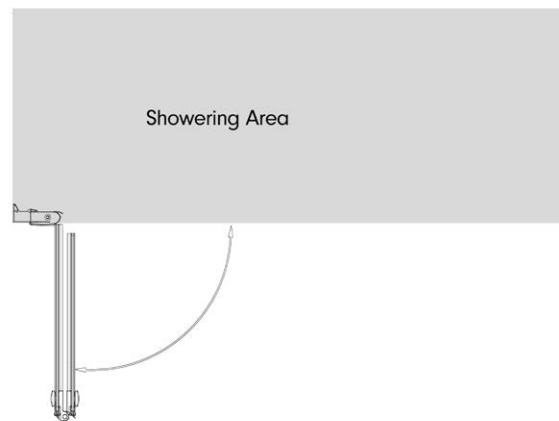

Folding Wetroom Panels

1000 Wetroom Panel

- N2VC1013S

“ This innovative wetroom panel creates a large and open space to enter the showering area. ”

Folded position

GLASS THICKNESS
8
Millimetres

TOTAL HEIGHT
1967
Millimetres

REVERSIBLE

GLASS PROTECTION
ULTRA CARE
BY ROMAN

TRUELIFE
LIFETIME GUARANTEE

Features and Benefits:

- Frameless inward folding panels with 180° pivoting action
- Bright silver profile
- Chromed brass hinges
- Chromed brass top caps
- Clear seals
- No top rail
- Elimination of the bottom rail creating level access entry
- Tray compatibility: Tray or straight to floor using a wetroom System
- Due to the nature of the product water integrity cannot be guaranteed - please consult your installer

Folding positions:

Panel Size (mm)	Adjustment (mm)	Code	Cost ex VAT	Cost inc VAT
800	760 - 780	N2VC813S	£670.19	£804.23
900	860 - 880	N2VC913S	£720.04	£864.05
1000	960 - 980	N2VC1013S	£769.89	£923.87

Compatible Trays:	Page
Roman Anti-Slip Trays	102 - 103
Roman Infinity Trays	104 - 106
Roman Low Level Trays	108 - 109