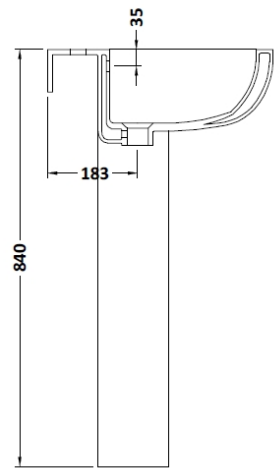

CUSTOMER DATA SHEET

SALES CODE: Ncg400

DESCRIPTION: 545mm 1Th Basin And Pedestal

PACKAGING DETAILS

Barcode

5056211815549

CUSTOMER DATA SHEET - CERAMICS

SALES CODE: NCG402

DESCRIPTION: 545mm Basin 1Th

PRODUCT DIMENSIONS

Height (mm)	Width (mm)	Depth (mm)	Nett Wgt Kg
183	545000	460	11.8

PACKAGING DIMENSIONS

Height (mm)	Width (mm)	Depth (mm)	Gross Wgt Kg
230	470	540	12

PACKAGING DATA

Box Colour	Brown Cardboard Box - Printed		
Box Qty	1	Label Colour	White Label
Label Size	100 x 50	Label Qty	2

OUTER BOX DIMENSIONS (If Applicable)

Height (mm)	Width (mm)	Depth (mm)	Gross Wgt Kg
Barcode		5056211809173	

SALES CODE: NCG403

DESCRIPTION: Full Pedestal

PRODUCT DIMENSIONS

Height (mm)	Width (mm)	Depth (mm)	Nett Wgt Kg
675	175	165	9.8

PACKAGING DIMENSIONS

Height (mm)	Width (mm)	Depth (mm)	Gross Wgt Kg
192	190	687	10