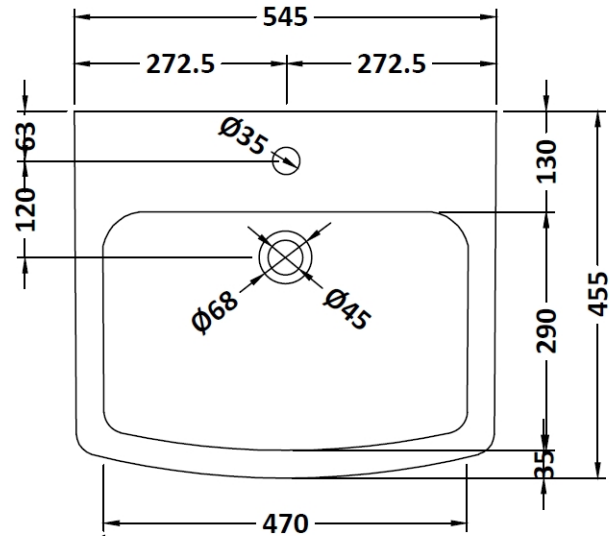

CUSTOMER DATA SHEET

SALES CODE: Ncg400

DESCRIPTION: 545mm 1Th Basin And Pedestal

PACKAGING DETAILS

Barcode

5056211815549

CUSTOMER DATA SHEET - CERAMICS

SALES CODE: NCG402

DESCRIPTION: 545mm Basin 1Th

PRODUCT DIMENSIONS

Height (mm)	Width (mm)	Depth (mm)	Nett Wgt Kg
183	545000	460	11.8

PACKAGING DIMENSIONS

Height (mm)	Width (mm)	Depth (mm)	Gross Wgt Kg
230	470	540	12

PACKAGING DATA

Box Colour	Brown Cardboard Box - Printed		
Box Qty	1	Label Colour	White Label
Label Size	100 x 50	Label Qty	2

OUTER BOX DIMENSIONS (If Applicable)

Height (mm)	Width (mm)	Depth (mm)	Gross Wgt Kg
Barcode		5056211809173	

SALES CODE: NCG403

DESCRIPTION: Full Pedestal

PRODUCT DIMENSIONS

Height (mm)	Width (mm)	Depth (mm)	Nett Wgt Kg
675	175	165	9.8

PACKAGING DIMENSIONS

Height (mm)	Width (mm)	Depth (mm)	Gross Wgt Kg
192	190	687	10