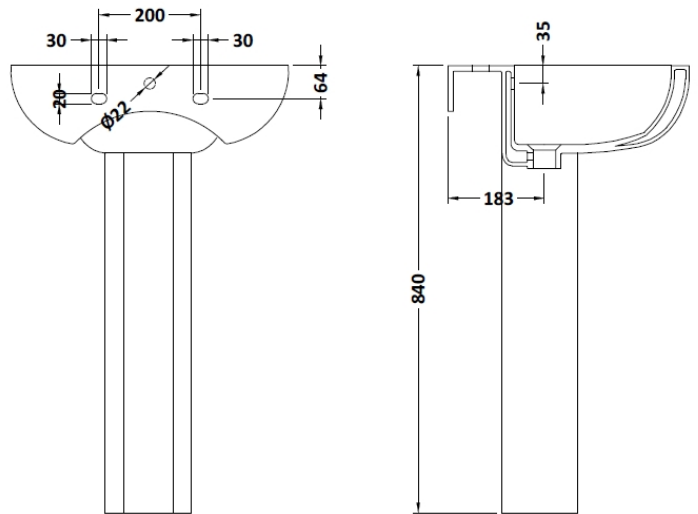

DESCRIPTION: 545mm Basin 1Th

PRODUCT DIMENSIONS

Height (mm)	Width (mm)	Depth (mm)	Nett Wgt Kg
183	545000	460	11.8

PACKAGING DIMENSIONS

Height (mm)	Width (mm)	Depth (mm)	Gross Wgt Kg
230	470	540	12

PACKAGING DATA

BASINS

Tap Hole	One Taphole	Chain Stay Hole	No
Template	Not Required	Waste Type Req'd	Slotted
Overflow Incl.	Yes	Overflow Cover	No
Inner Bowl Depth			

GENERAL

Fixing Supplied	No
-----------------	----

CUSTOMER DATA SHEET - CERAMICS

SALES CODE: NCG403

DESCRIPTION: Full Pedestal

PRODUCT DIMENSIONS

Height (mm)	Width (mm)	Depth (mm)	Nett Wgt Kg
675	175	165	9.8

PACKAGING DIMENSIONS

Height (mm)	Width (mm)	Depth (mm)	Gross Wgt Kg
192	190	687	10

PACKAGING DATA

Box Colour	Brown Cardboard Box - Printed		
Box Qty	1	Label Colour	White Label
Label Size	100 x 50	Label Qty	2

OUTER BOX DIMENSIONS (If Applicable)

Height (mm)	Width (mm)	Depth (mm)	Gross Wgt Kg
Barcode		5056211809180	