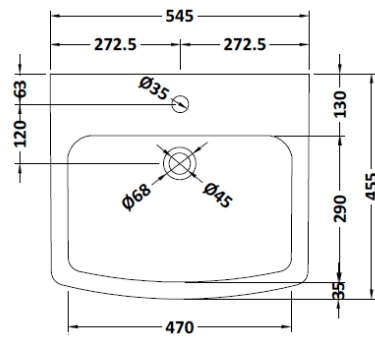

CUSTOMER DATA SHEET

SALES CODE: Ncg400

DESCRIPTION: 545mm 1Th Basin And Pedestal

PACKAGING DETAILS

Barcode

5056211815549

CUSTOMER DATA SHEET - CERAMICS

SALES CODE: NCG402

DESCRIPTION: 545mm Basin 1Th

PRODUCT DIMENSIONS

Height (mm)	Width (mm)	Depth (mm)	Nett Wgt Kg
183	545000	460	11.8

PACKAGING DIMENSIONS

Height (mm)	Width (mm)	Depth (mm)	Gross Wgt Kg
230	470	540	12

PACKAGING DATA

Box Colour	Brown Cardboard Box - Printed		
Box Qty	1	Label Colour	White Label
Label Size	100 x 50	Label Qty	2

OUTER BOX DIMENSIONS (If Applicable)

Height (mm)	Width (mm)	Depth (mm)	Gross Wgt Kg
Barcode		5056211809173	

SALES CODE: NCG403

DESCRIPTION: Full Pedestal

PRODUCT DIMENSIONS

Height (mm)	Width (mm)	Depth (mm)	Nett Wgt Kg
675	175	165	9.8

PACKAGING DIMENSIONS

Height (mm)	Width (mm)	Depth (mm)	Gross Wgt Kg
192	190	687	10