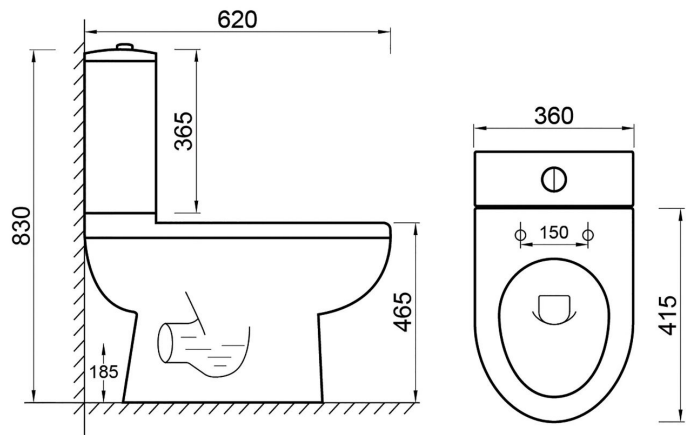

## CUSTOMER DATA SHEET - CERAMICS

SALES CODE: NCS290

DESCRIPTION: Ivo Comfort Height Cc Wc Pan

### PRODUCT DIMENSIONS

Height (mm)	Width (mm)	Depth (mm)	Nett Wgt Kg
620	360	450	24.6

### PACKAGING DIMENSIONS

Height (mm)	Width (mm)	Depth (mm)	Gross Wgt Kg
495	390	630	25.43

### OUTER BOX DIMENSIONS (If Applicable)

Height (mm)	Width (mm)	Depth (mm)	Gross Wgt Kg
Barcode		5055275872857	