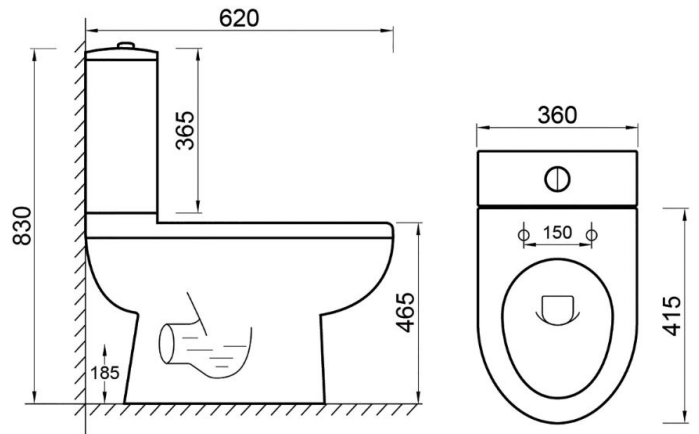

## CUSTOMER DATA SHEET

SALES CODE: Ncs251

DESCRIPTION: Comfort Height Pan & Cistern

## CUSTOMER DATA SHEET - CERAMICS

SALES CODE: NCS290

DESCRIPTION: Ivo Comfort Height Cc Wc Pan

### PRODUCT DIMENSIONS

Height (mm)	Width (mm)	Depth (mm)	Nett Wgt Kg
620	360	450	24.6

### PACKAGING DIMENSIONS

Height (mm)	Width (mm)	Depth (mm)	Gross Wgt Kg
495	390	630	25.43