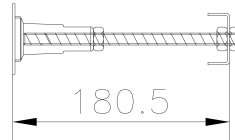

CUSTOMER DATA SHEET - BATHS

SALES CODE: NBL001

DESCRIPTION: Leg Set

PRODUCT DIMENSIONS

Length (mm)	Width (mm)	Depth (mm)	Nett Wgt Kg
570			1.9

PACKAGING DIMENSIONS

Length (mm)	Width (mm)	Depth (mm)	Gross Wgt Kg
600	60	60	1.9

PACKAGING DATA

Box Colour	Brown Cardboard Box		
Box Qty	1	Label Colour	White Label
Label Size	50 X 38	Label Qty	1

OUTER BOX DIMENSIONS (If Applicable)

Length (mm)	Width (mm)	Height (mm)	Gross Wgt Kg
Barcode	5055275833612		

CUSTOMER DATA SHEET - BATHS

SALES CODE: NLB114NL

DESCRIPTION: Art Deco Bath NI (1800X800)

PRODUCT DIMENSIONS

Length (mm)	Width (mm)	Depth (mm)	Nett Wgt Kg
1800	800	400	22

PACKAGING DIMENSIONS

Length (mm)	Width (mm)	Depth (mm)	Gross Wgt Kg
1850	820	440	22

PRODUCT DETAILS

Country of Origin	Poland	Certification	FSC	CE
Fitting Instruction	No	Material Colour Ref'	European White	
Product Material	Acrylic	Material Thickness	4mm	
Volume (Ltr)		Displaced Capacity	0L	
Leg Set Inc'	Legset Not Included	Waste Inc'	Waste Not Included	
Drilled/Undrilled	Undrilled For Taps	Includes Grips	No Grips Supplied	
Embossed	No	No of Tapholes	None	
Anti-Slip	No			