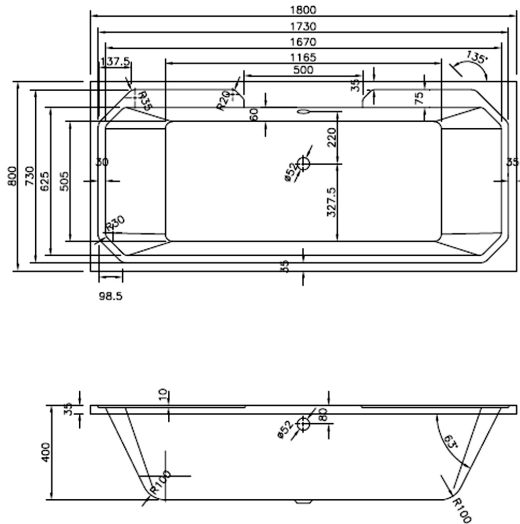

PACKAGING DATA

Box Colour	Brown Cardboard Box		
Box Qty	1	Label Colour	White Label
Label Size	50 X 38	Label Qty	1

OUTER BOX DIMENSIONS (If Applicable)

Length (mm)	Width (mm)	Height (mm)	Gross Wgt Kg
Barcode	5055275833612		

CUSTOMER DATA SHEET - BATHS

SALES CODE: NLB114NL

DESCRIPTION: Art Deco Bath NI (1800X800)

PRODUCT DIMENSIONS

Length (mm)	Width (mm)	Depth (mm)	Nett Wgt Kg
1800	800	400	22

PACKAGING DIMENSIONS

Length (mm)	Width (mm)	Depth (mm)	Gross Wgt Kg
1850	820	440	22

PACKAGING DATA

Box Colour	Brown Cardboard Sleeve		
Box Qty	1	Label Colour	White Label
Label Size	100 X 50	Label Qty	2

OUTER BOX DIMENSIONS (If Applicable)

Length (mm)	Width (mm)	Height (mm)	Gross Wgt Kg
Barcode	5055369040681		

PRODUCT DETAILS

Country of Origin	Poland	Certification	FSC	CE
Fitting Instruction	No	Material Colour Ref'	European White	
Product Material	Acrylic	Material Thickness	4mm	
Volume (Ltr)		Displaced Capacity	0L	
Leg Set Inc'	Legset Not Included	Waste Inc'	Waste Not Included	
Drilled/Undrilled	Undrilled For Taps	Includes Grips	No Grips Supplied	
Embossed	No	No of Tapholes	None	
Anti-Slip	No			