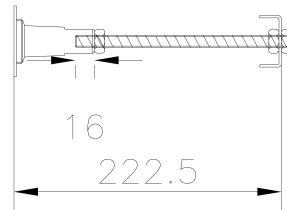

CUSTOMER DATA SHEET - BATHS

SALES CODE: NBL001

DESCRIPTION: Leg Set

PRODUCT DIMENSIONS

Length (mm)	Width (mm)	Depth (mm)	Nett Wgt Kg
570			1.9

PACKAGING DIMENSIONS

Length (mm)	Width (mm)	Depth (mm)	Gross Wgt Kg
600	60	60	1.9

PACKAGING DATA

Box Colour	Brown Cardboard Box		
Box Qty	1	Label Colour	White Label
Label Size	50 X 38	Label Qty	1

OUTER BOX DIMENSIONS (If Applicable)

Length (mm)	Width (mm)	Height (mm)	Gross Wgt Kg
Barcode	5055275833612		

CUSTOMER DATA SHEET - BATHS

SALES CODE: NLB114NL

DESCRIPTION: Art Deco Bath NI (1800X800)

PRODUCT DIMENSIONS

Length (mm)	Width (mm)	Depth (mm)	Nett Wgt Kg
1800	800	400	22

PACKAGING DIMENSIONS

Length (mm)	Width (mm)	Depth (mm)	Gross Wgt Kg
1850	820	440	22

PRODUCT DETAILS

Country of Origin	Poland	Certification	FSC	CE
Fitting Instruction	No	Material Colour Ref'	European White	
Product Material	Acrylic	Material Thickness	4mm	
Volume (Ltr)		Displaced Capacity	0L	
Leg Set Inc'	Legset Not Included	Waste Inc'	Waste Not Included	
Drilled/Undrilled	Undrilled For Taps	Includes Grips	No Grips Supplied	
Embossed	No	No of Tapholes	None	
Anti-Slip	No			