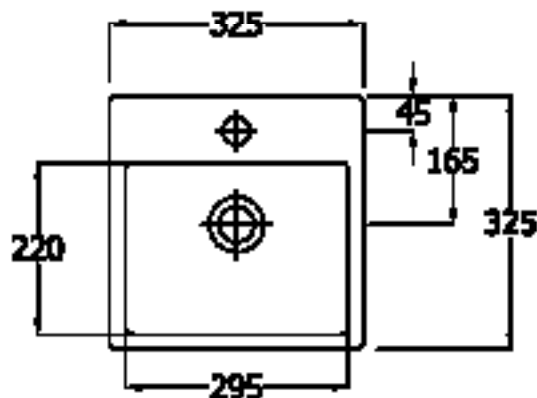

VANITY BASIN'S

NOVA SIT ON Mini Vanity Basin

RAK
CERAMICS

SPECIFICATION/CODE REFERENCE

Please use the reference codes shown below:

NOVA30

SIZE 325 x 325 x 150 mm

TAP HOLE Single tap hole

OVER FLOW No Overflow

MATERIAL Fireclay

WEIGHT 8.60 kg

COLOURS White

WARRANTY 10 Years

Dimensions: All measurements are in millimeters and are subject to normal manufacturing variations.
Note: Due to a continuing development programme to improve design and performance, the manufacturer reserves all rights to vary specifications without prior informations. Please note accessories are for photographic use only.