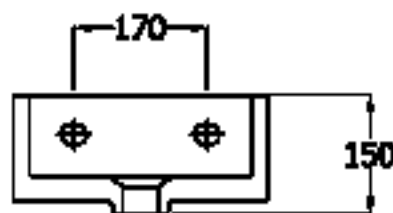

VANITY BASIN'S

NOVA SIT ON Mini Vanity Basin

RAK
CERAMICS

SPECIFICATION/CODE REFERENCE

Please use the reference codes shown below:

NOVA30

SIZE 325 x 325 x 150 mm

TAP HOLE Single tap hole

OVER FLOW No Overflow

MATERIAL Fireclay

WEIGHT 8.60 kg

COLOURS White

WARRANTY 10 Years

Dimensions: All measurements are in millimeters and are subject to normal manufacturing variations.
Note: Due to a continuing development programme to improve design and performance, the manufacturer reserves all rights to vary specifications without prior informations. Please note accessories are for photographic use only.