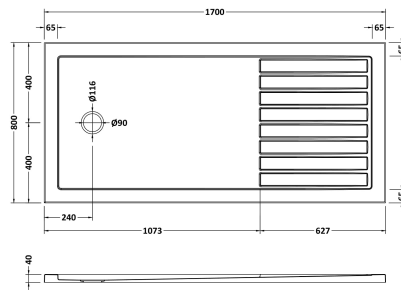

Sales Code: NSR1780

Description: Sr Walk In Shower Tray 1700X800x40

Product Dimensions

Length (mm):	1700
Width (mm):	800
Height (mm):	40
Nett Weight (kg):	34

Packaging Dimensions

Length (mm):	1740
Width (mm):	840
Height (mm):	80
Gross Weight (kg):	34

Packaging Data

Box Colour:	Shrinkwrap & Polystyrene
Box Qty:	1
Label Size:	100 x 50
Label Colour:	White Label
Label Qty:	2

Outer Box Dimensions (If Applicable)

Length (mm):	
Width (mm):	
Height (mm):	
Gross Weight (kg):	
Barcode:	5056211872757

Product Details

Country of Origin:	United Kingdom
Fitting Instruction:	No
CE & UKCA:	Yes
Colour/Finish:	White
Product Material:	Acrylic Capped ABS Caco3 & Pu
Material Colour Reference:	European White
Radius:	0
Waste Required (mm):	90
Compatible with Leg Kit:	Yes