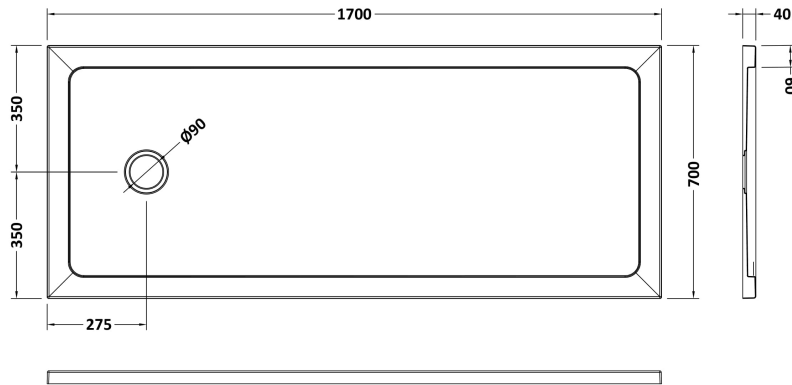

Sales Code: NTP060

Description: Bath Replacement Tray 1700 X 700

Product Dimensions

Length (mm):	1700
Width (mm):	700
Height (mm):	40
Nett Weight (kg):	32.18

Packaging Dimensions

Length (mm):	1740
Width (mm):	740
Height (mm):	80
Gross Weight (kg):	32.2

Packaging Data

Box Colour:	Shrinkwrap & Polystyrene
Box Qty:	1
Label Size:	100 x 50
Label Colour:	White Label
Label Qty:	2

Outer Box Dimensions (If Applicable)

Length (mm):	
Width (mm):	
Height (mm):	
Gross Weight (kg):	
Barcode:	5056462620008

Product Details

Country of Origin:	United Kingdom
Fitting Instruction:	No
CE & UKCA:	Yes
Colour/Finish:	White
Product Material:	Acrylic Capped ABS Caco3 & Pu
Material Colour Reference:	European White
Radius:	0
Waste Required (mm):	90
Compatible with Leg Kit:	Yes