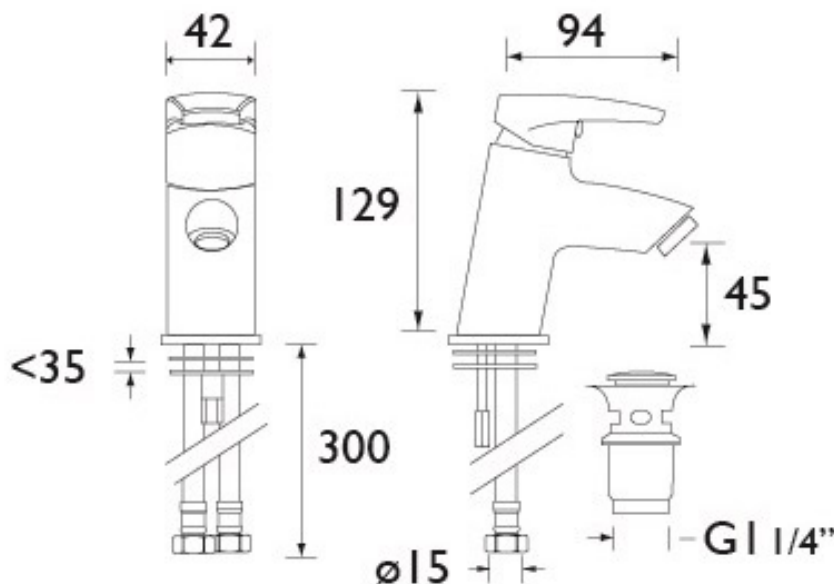

OR BAS C

ORTA Tap Range Orta Basin Mixer with Clicker Waste Chrome

Features:

- Supplied with clicker type waste
- Metal handle
- Chrome plated to BS EN 248

Product Certifications:

WRAS Certificate Number: 1610001
WRAS Expiry Date: 31/10/2021

For more products, visit our website:

Specification

Style:	Contemporary
Product Type:	Bathroom Taps
Finish/Colour:	Chrome
Main Construction Material:	Brass
Mount Type:	Deck Mounted
Handle Type:	Lever
Connection Inlet:	1/2" BSP Flexible Tails
Number of Tap Holes Required:	1
Valve/Cartridge Type:	35mm Cartridge
Plumbing System Suitability	All
Working Pressure Range:	Min 0.2 Bar, Max 5.0 Bar
Maximum Hot Water Temperature: °c	65
Maximum Dynamic Pressure: (bar)	5
Maximum Static Pressure: (bar)	10
Flow Type:	Single Flow
Flow Rate: (l/min @ 3 bar)	25.8
Connection Outlet:	M24 Flow Straightener
Isolation Included:	No

Dimensions (measurements in mm)

Flow Rates (l/min)

System Pressure (bar)	0.2	0.5	1	2	3	5
OR BAS C	5.9	10	14.7	20.9	25.8	33.3

TECHNICAL
DATA
SHEET

BRISTAN
TAPS & SHOWERS

D7