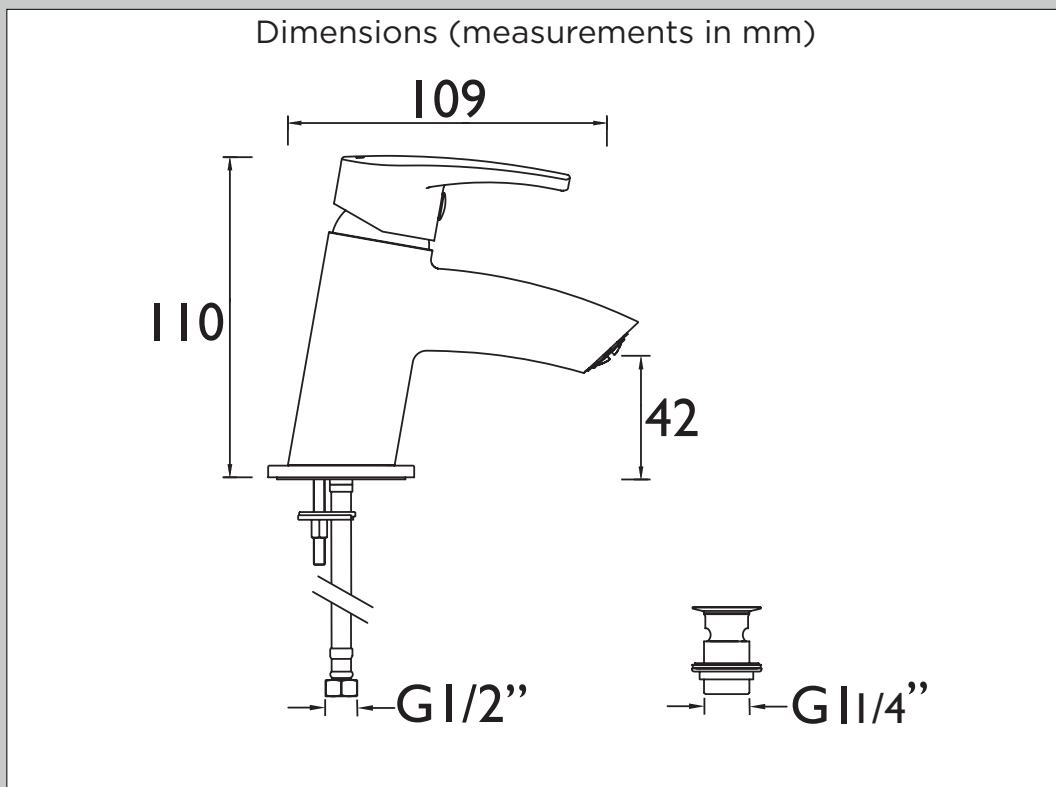

OR SMBAS C

ORTA Tap Range Orta Small Basin Mixer Chrome

Specification	
Style:	Contemporary
Product Type:	Bathroom Tap
Finish/Colour:	Chrome
Main Construction Material:	Brass
Mount Type:	Deck Mounted
Handle Type:	Oval
Connection Inlet:	M10 x 1/2" BSP Flexible Tails
Number of Tap Holes Required:	1
Valve/Cartridge Type:	25mm Cartridge
Plumbing System Suitability	All, Preferably Balanced
Working Pressure Range:	Min 0.3bar, Max 5.0bar
Maximum Hot Water Temperature: °c	65
Maximum Dynamic Pressure: (bar)	5
Maximum Static Pressure: (bar)	10
Flow Type:	Single Flow
Flow Rate: (l/min @ 3 bar)	11.6
Connection Outlet:	N/A
Isolation Included:	No

Features:

- Metal Backnuts
- Ceramic Disc
- Flexi Tails

Product Certifications:

WRAS Certificate Number: 1611003
WRAS Expiry Date: 30/11/2021

Also available from the ORTA Tap Range is:

Flow Rates (l/min)						
System Pressure (bar)	0.3	0.5	1	2	3	5
OR SMBAS C	3.3	4.5	6.6	9.1	11.6	15

TECHNICAL
DATA
SHEET

BRISTAN
TAPS & SHOWERS

D2