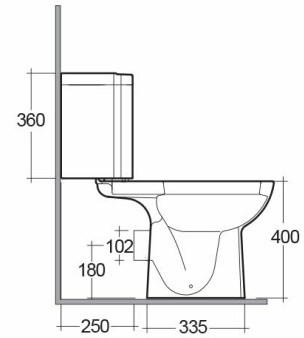

### Technical specifications

Dimensions:	730 x 360 mm
Weight:	31 Kg
Color:	Alpine White
Trap type:	P Trap
Trapway type:	Concealed
Seat cover options:	PP
Bowl shape:	Rounded Rectangle
Soft close:	yes
Quick remove seat cover:	yes
Dual flush:	yes
Suites:	<a href="#">RAK-ORIGIN</a>

Code	Name
ORG11AWHA	ORIGIN WATER CLOSET CLOSE COUPLED P-TRAP 62CM
ORG04AWHA	ORIGIN WATER CLOSET TANK CORNER

Dimensions: All dimensions in mm tolerance  $\pm 5\%$  for below 200mm and  $\pm 3\%$  for above 200mm.