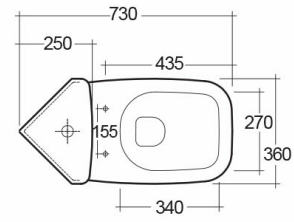

### Technical specifications

Dimensions:	730 x 360 mm
Weight:	31 Kg
Color:	Alpine White
Trap type:	P Trap
Trapway type:	Concealed
Seat cover options:	PP
Bowl shape:	Rounded Rectangle
Soft close:	yes
Quick remove seat cover:	yes
Dual flush:	yes
Suites:	<a href="#">RAK-ORIGIN</a>

Code	Name
ORG11AWHA	ORIGIN WATER CLOSET CLOSE COUPLED P-TRAP 62CM
ORG04AWHA	ORIGIN WATER CLOSET TANK CORNER

Dimensions: All dimensions in mm tolerance  $\pm 5\%$  for below 200mm and  $\pm 3\%$  for above 200mm.