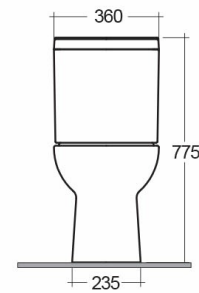

### Technical specifications

Dimensions:	730 x 360 mm
Weight:	31 Kg
Color:	Alpine White
Trap type:	P Trap
Trapway type:	Concealed
Seat cover options:	PP
Bowl shape:	Rounded Rectangle
Soft close:	yes
Quick remove seat cover:	yes
Dual flush:	yes
Suites:	<a href="#">RAK-ORIGIN</a>

Code	Name
ORG11AWHA	ORIGIN WATER CLOSET CLOSE COUPLED P-TRAP 62CM
ORG04AWHA	ORIGIN WATER CLOSET TANK CORNER

Dimensions: All dimensions in mm tolerance  $\pm 5\%$  for below 200mm and  $\pm 3\%$  for above 200mm.