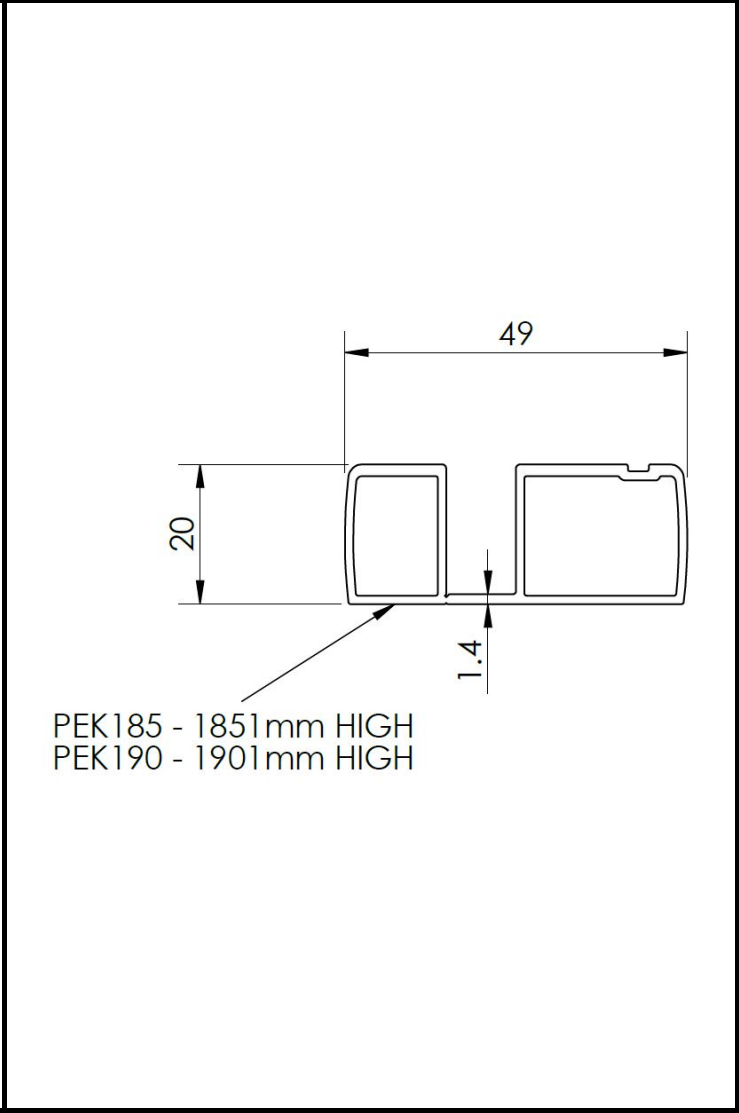

CUSTOMER DATA SHEET - ENCLOSURES

SALES CODE: PEK185	DESCRIPTION: 1850mm Profile Extension Kit
---------------------------	--

PRODUCT DIMENSIONS			
Height (mm)	Width (mm)	Depth (mm)	Nett Wgt Kg
1850	20	49	2.3

PACKAGING DIMENSIONS			
Height (mm)	Width (mm)	Length (mm)	Gross Wgt Kg
60	60	1910	2.3

PACKAGING DATA			
Box Colour	Brown Cardboard Box - Printed		
Box Qty	1	Label Colour	White Label
Label Size	100 x 50	Label Qty	1

OUTER BOX DIMENSIONS (If Applicable)				
Height (mm)	Width (mm)	Depth (mm)	Length (mm)	Gross Wgt Kg
Barcode	5055275832868			

PRODUCT DETAILS	
Country of Origin	China
Fitting Instruction	No
Profile Material	Aluminium
Adjustments (mm)	N/A
Swing In Dim (mm)	N/A
Radius (mm)	Not Applicable
Easy Fit	No
Handle Style	Not Applicable
Enclosure Design	Not Applicable
Support Bar Inc'	Support Bar Not Included
CE Approval	N/A
Profile Finish	Polished Chrome
Entry Width (mm)	N/A
Swing Out Dim (mm)	N/A
Glass Thickness (mm)	
Easy Clean	No
Handle Material	Not Applicable
Wheel Type	Not Applicable
Extras	None