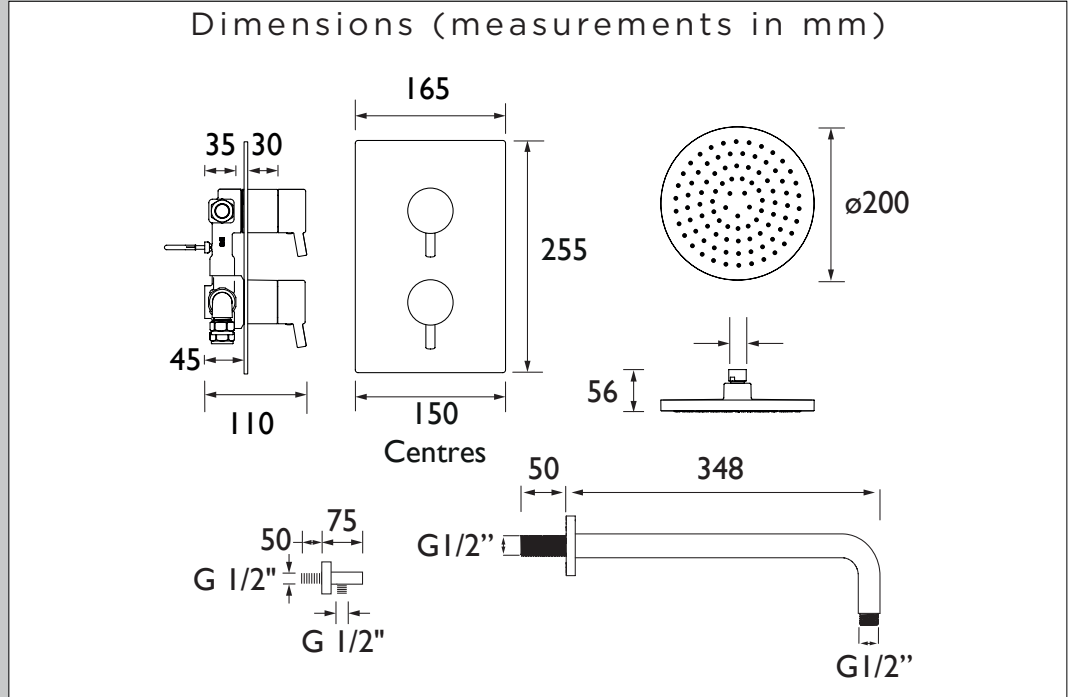

PRISM SHWR PK4

PRISM Shower Range

Prism Shower Pack 4 Complete

Specification	
Style:	Contemporary
Finish/Colour:	Chrome Plated
Main Construction Material:	Brass; ABS
No of Controls:	3
Shower Type:	Dual Control
Shower Head Type:	Fixed Head and Handset
Valve/Cartridge Type:	3/4" Ceramic Disc Valve 1/4 turn
Maximum Hot Water Supply Temperature °C:	65
Maximum Static Pressure: (bar)	10
Plumbing System Suitability:	Suitable for all plumbing systems
Working Pressure Range:	Min: 0.2 bar, Max: 5 bar
Connection Inlet:	15mm Compression
Connection Outlet:	G 1/2"
Isolation Valve Included:	No
Check Valve Included:	Yes

Features:

- Integral two outlet diverter
- 200mm round fixed head with shower arm
- Single function bar handset and hose with integral handset holder and wall outlet

Product Certifications:

For more products, visit our website:
<http://www.bristan.com>

Flow Rates (l/min)						
System Pressure (bar)	0.2	0.5	1	2	3	5
Outlet 1	8.73	13.8	19.52	27.6	33.8	43.64
Outlet 2	8.54	13.5	19.09	27	33.07	42.69

TECHNICAL DATA SHEET

BRISTAN

TAPS & SHOWERS