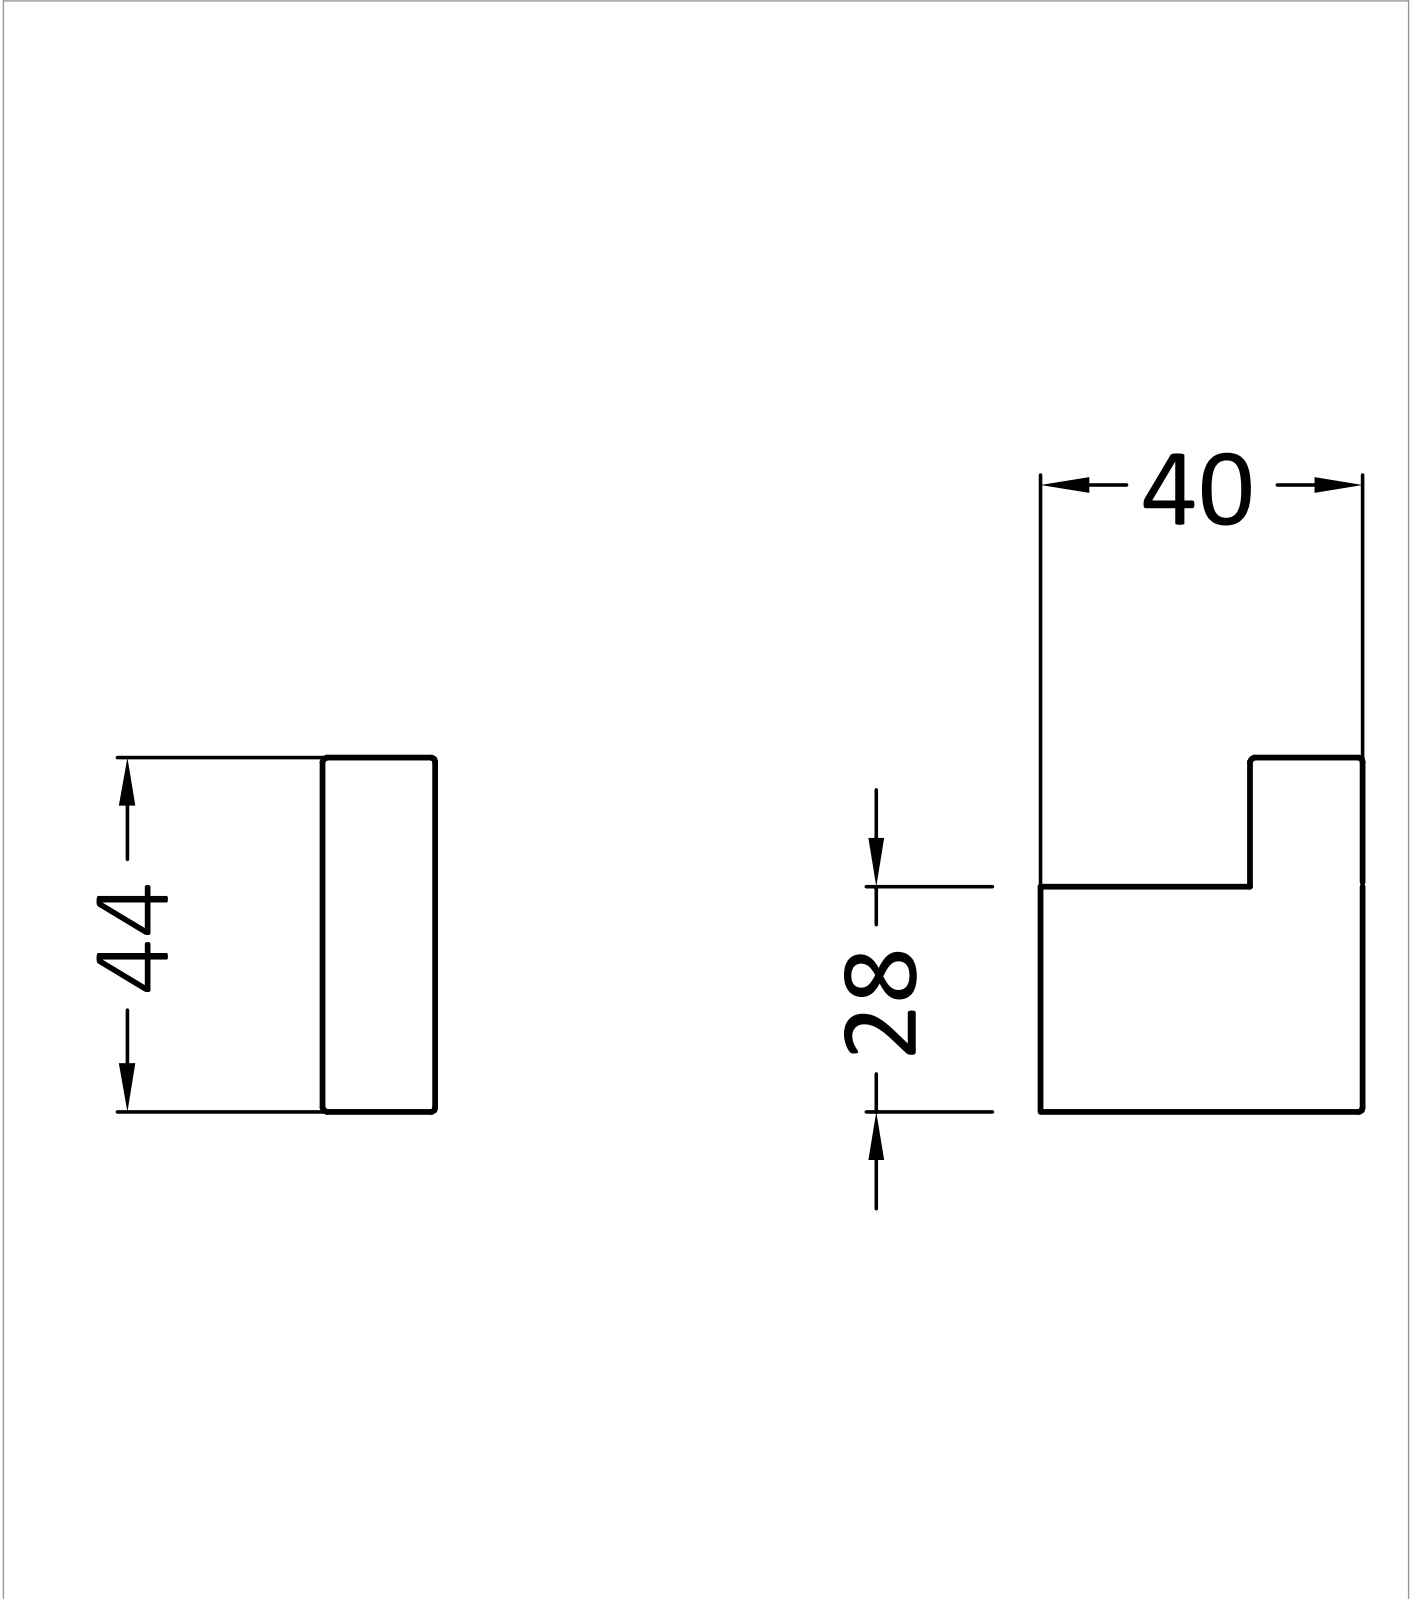

PRODUCT DATA SHEET

PRODUCT CODE

PRO021T

RANGE

MPRO

DESCRIPTION

MPRO Single Robe Hook Slate

CATEGORY	Accessories
WARRANTY DETAILS	15 Years
COLOUR	Slate
FINISH APPLICATION	PVD
PRIMARY MATERIAL	Brass
INSTALL TYPE	Wall Mounted
PRODUCT WIDTH MM	14
PRODUCT HEIGHT MM	44
PRODUCT DEPTH MM	40
PRODUCT NET WEIGHT KG	0.08

TECHNICAL DIMENSIONS

Dimensions in mm unless otherwise specified.

Tolerances (per material type) apply.

SPARES LIST

Only the parts labelled are available as spares.

NO SPARES AVAILABLE