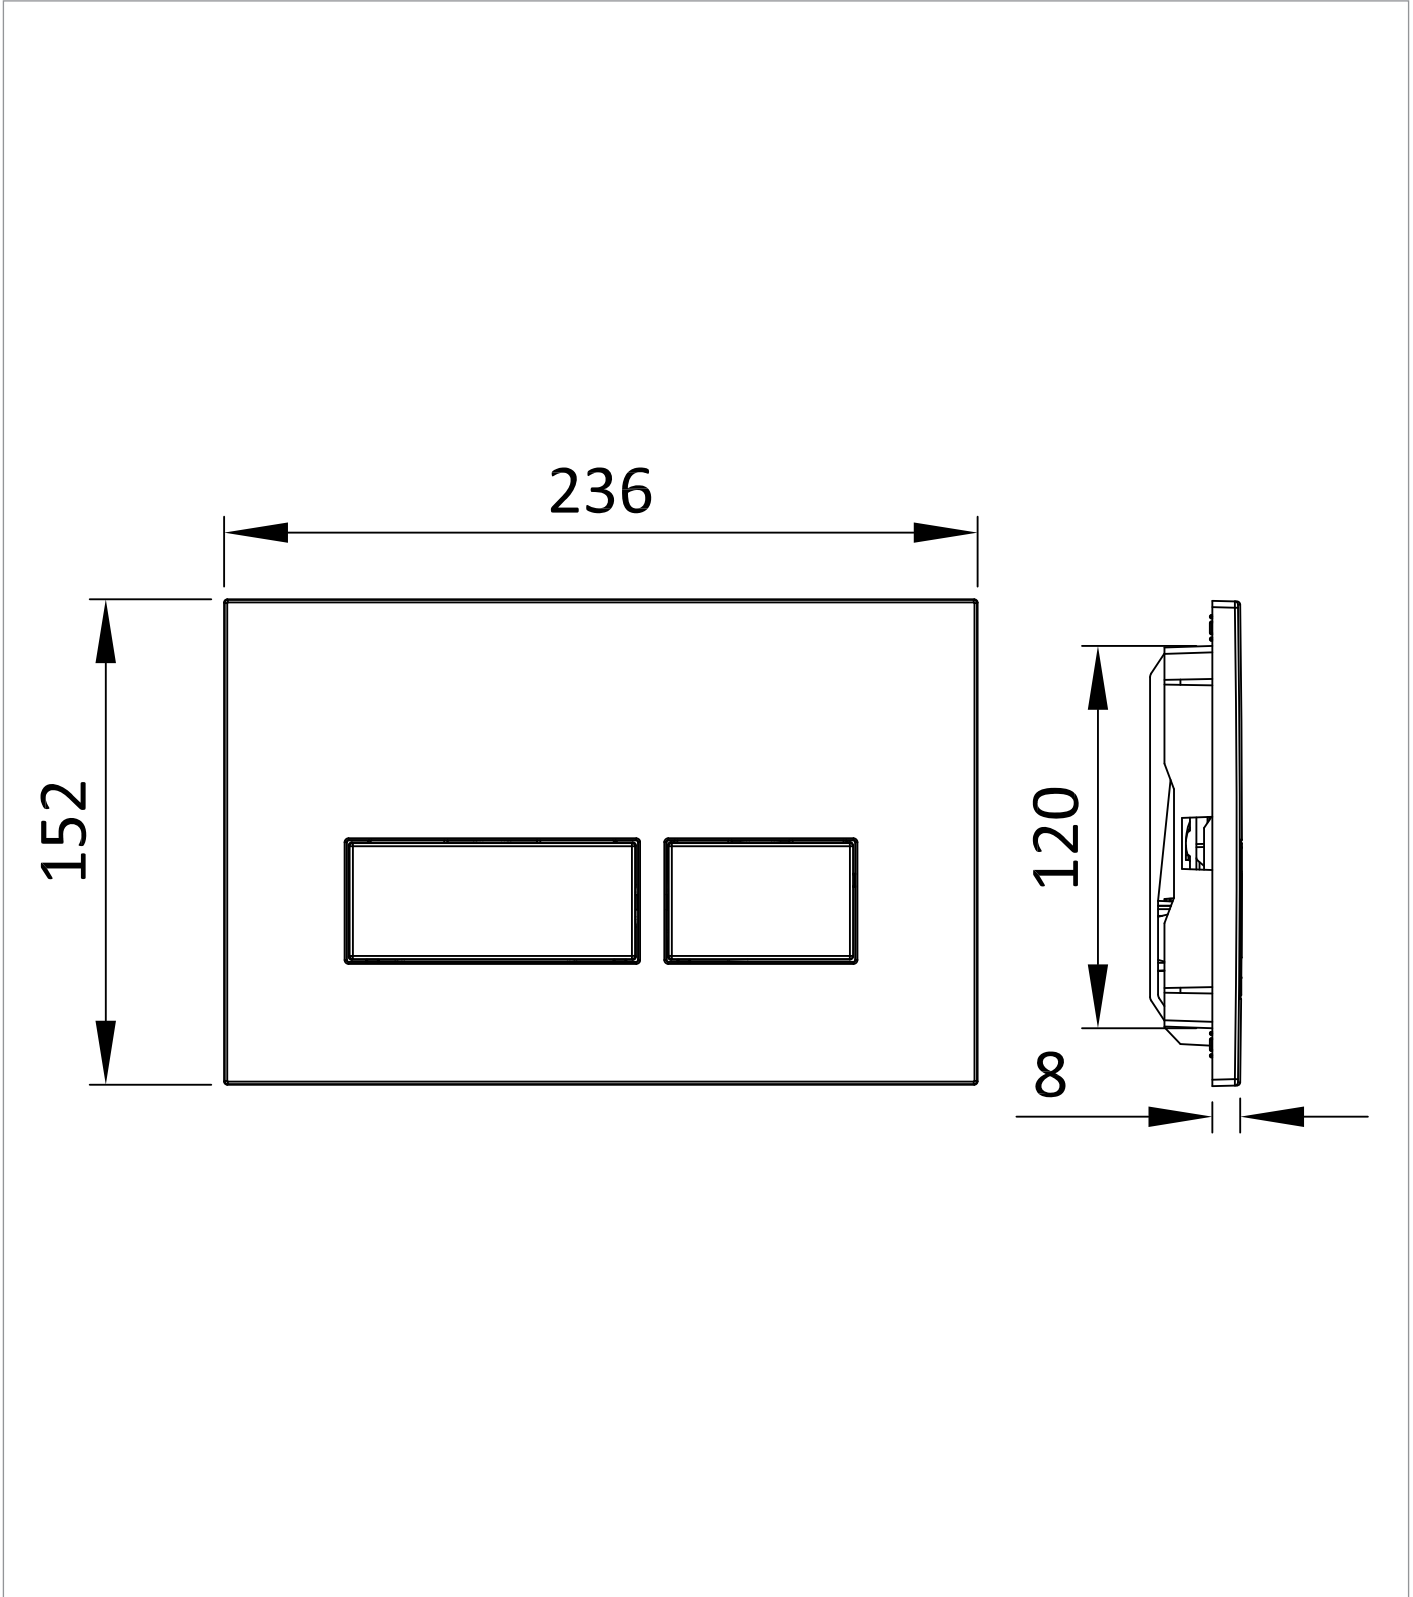

## DESCRIPTION

MPRO Flush Plate Brushed Stainless Steel Flush

WEBSITE LINK [Click Here](#)

CATEGORY	Sanitaryware
WARRANTY DETAILS	2 Years
COLOUR	Stainless Steel Effect
FINISH APPLICATION	PVD
PRIMARY MATERIAL	304 Stainless Steel
SECONDARY MATERIAL	ABS
INSTALL TYPE	Wall Mounted
PRODUCT WIDTH MM	236
PRODUCT HEIGHT MM	152
PRODUCT DEPTH MM	30
PRODUCT NET WEIGHT KG	0.65

## TECHNICAL DIMENSIONS

Dimensions in mm unless otherwise specified.

Tolerances (per material type) apply.