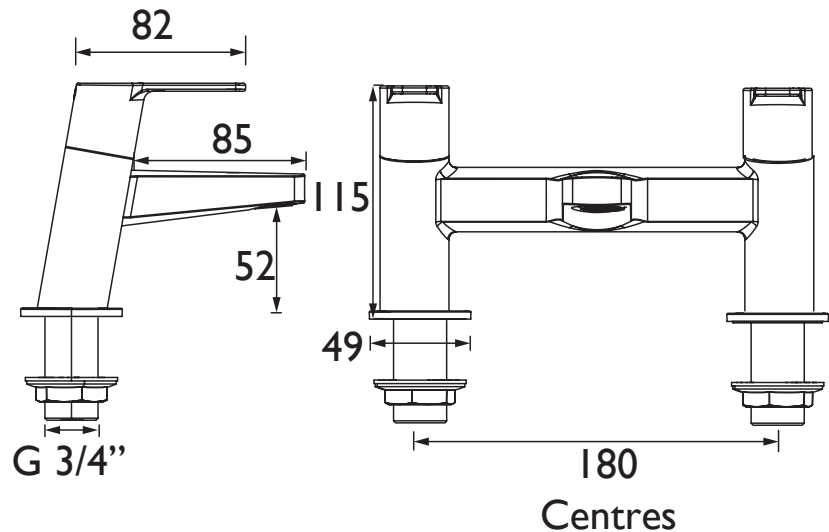

### Specification

<b>Style:</b>	Contemporary
<b>Product Type:</b>	Bathroom Taps
<b>Finish/Colour:</b>	Chrome
<b>Main Construction Material:</b>	Brass
<b>Mount Type:</b>	Deck
<b>Handle Type:</b>	Lever
<b>Connection Inlet:</b>	G 3/4"
<b>Number of Tap Holes:</b>	2
<b>Valve/Cartridge Type:</b>	Ceramic Disc
<b>Plumbing System Requirements:</b>	All, preferably balanced
<b>Working Pressure Range:</b>	Min 0.3 bar, Max 5.0 bar
<b>Maximum Hot Water Temperature: °C</b>	80
<b>Maximum Dynamic Pressure: (bar)</b>	5
<b>Maximum Static Pressure: (bar)</b>	Max 10.0 bar
<b>Flow Rate: (l/min @ 3 bar)</b>	45

### Dimensions (measurements in mm)