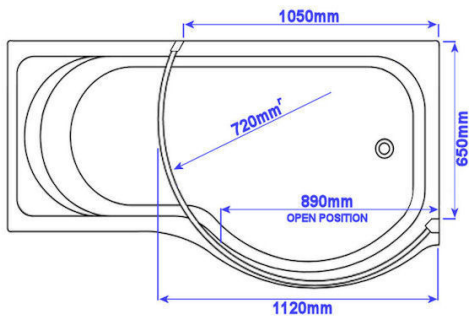

PRADO / CELSIUS WRAP ROUND SCREEN

PACKAGING WEIGHTS

GLASS PACK - 43 kgs

FITTING PACK - 8 kgs

GLASS THICKNESS - 6mm

PLEASE NOTE

**THIS PRODUCT MAY NOT BE
SUITABLE FOR USE WITH
POWER-SHOWERS OR
BODY-JETS.**

THE DIMENSIONS SHOWN ARE APPROXIMATE.