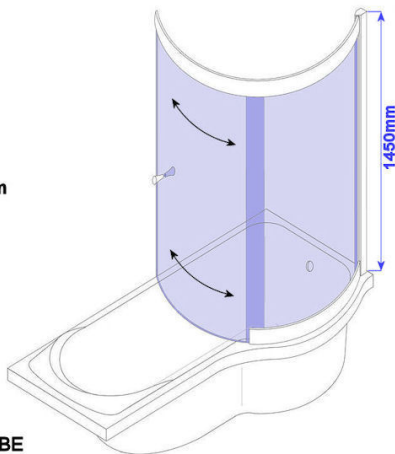

PRADO / CELSIUS WRAP ROUND SCREEN

PACKAGING WEIGHTS

GLASS PACK - 43 kgs

FITTING PACK - 8 kgs

GLASS THICKNESS - 6mm

PLEASE NOTE

**THIS PRODUCT MAY NOT BE
SUITABLE FOR USE WITH
POWER-SHOWERS OR
BODY-JETS.**

THE DIMENSIONS SHOWN ARE APPROXIMATE.