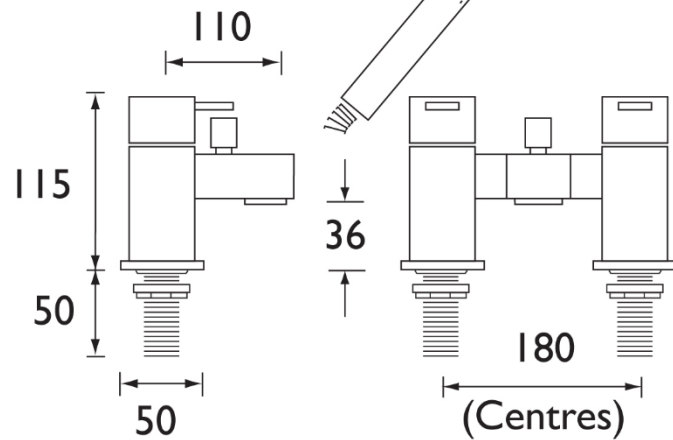

TECHNICAL DATA SHEET

QUADRATO Bath Shower Mixer

Product Specification

Product Code:	QD BSM C
Finish:	Chrome
Product Type:	Contemporary
Construction:	Body is of Brass Construction and is designed to conform to BS EN 200
Supply:	Suitable for all plumbing systems, preferably balanced
Valve Type:	1/4 turn 3/4" Ceramic Disc Valve
Inlet Connections:	3/4" BSP
Outlet Connections:	Flow Straightener
Working Pressures:	Min 0.5bar, Max 8.0bar
Dimensions for Fitting:	180mm inlet centres

Additional Information

- Supplied with Metal Handles
- Chrome plated to BS EN 248
- Includes a single function rub clean handset, 1.75m hose and wall bracket

Flow Rates (litres per minute)

System Pressure	0.5bar	1.0bar	2.0bar	3.0bar	4.0bar	5.0bar
Open Outlet (Mixed)	14.49	20.5	28.99	35.5	40.99	45.83
Handset	8.77	11.55	16.33	20	23.09	25.82