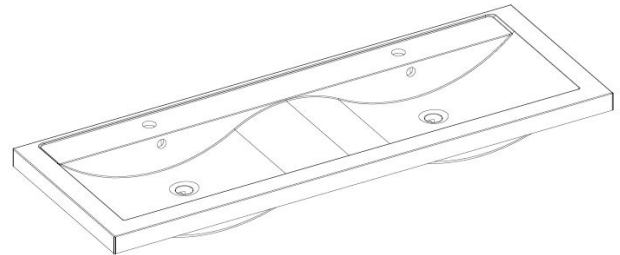

CUSTOMER DATA SHEET - CERAMICS

SALES CODE: PMB049

DESCRIPTION: 1400 Double Bowl Basin

PRODUCT DIMENSIONS

Height (mm)	Width (mm)	Depth (mm)	Nett Wgt Kg
145	1440	510	36

PACKAGING DIMENSIONS

Height (mm)	Width (mm)	Depth (mm)	Gross Wgt Kg
190	1460	530	36

PACKAGING DATA

Box Colour	Brown Cardboard Box		
Box Qty	2	Label Colour	White Label
Label Size	100 x 50	Label Qty	

OUTER BOX DIMENSIONS (If Applicable)

Height (mm)	Width (mm)	Depth (mm)	Gross Wgt Kg
Barcode	5055275883761		

PRODUCT DETAILS

Country of Origin	China
Fitting Instruction	No

Certification	CE	No	WRAS	N/A	WRAS Number	N/A
Product Material	Polymarble					

PANS/BIDETS

Trap Style	Not Applicable	Includes Seat	Not Applicable

CISTERNS

Fittings	Not Applicable	Operating Type	Not Applicable
Lever Type	Not Applicable		

SEAT

Type	Not Applicable	Function	Not Applicable
Material	Not Applicable		
Hinge Type	Not Applicable	Hinge Material	Not Applicable

BASINS

Tap Hole	One Taphole	Chain Stay Hole	No
Template	Not Required	Waste Type Req'd	Slotted
Overflow Incl.	Yes	Overflow Cover	Yes
Inner Bowl Depth	330mm		

GENERAL

Fixing Supplied	Not Applicable