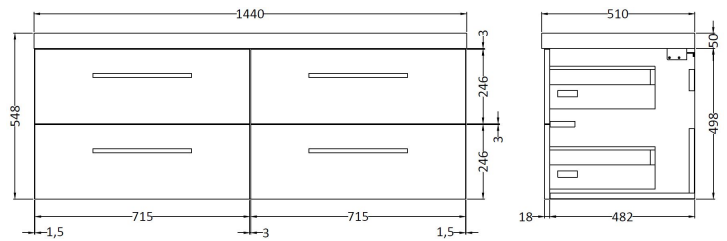

CUSTOMER DATA SHEET

SALES CODE: QUA001

DESCRIPTION: 1400mm 2 Drawer Wh Vanity And Basin

PACKAGING DETAILS

Barcode

5056211800743