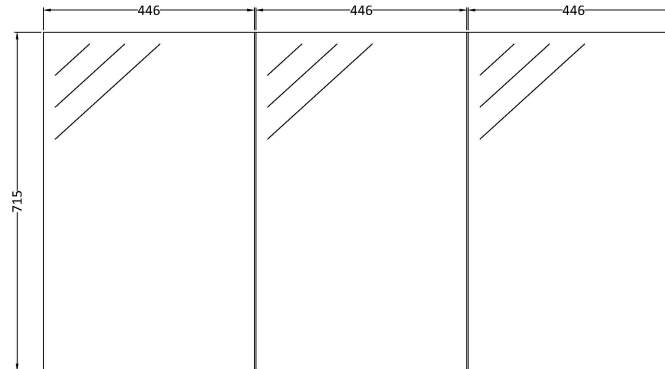

Sales Code: QUA013

Description: 1347mm 3 Door Mirror Unit

Packaging Details

Barcode: 5056211847823

Sales Code: NVT419

Description: 1347mm 3 Door Mirror Unit (Cabinet Only)

Product Dimensions

Height (mm):	715
Width (mm):	1347
Depth (mm):	180
Nett Weight (kg):	22

Packaging Dimensions

Height (mm):	755
Width (mm):	1390
Depth (mm):	202
Gross Weight (kg):	22

Packaging Data

Box Colour:	Brown Cardboard Box - Printed
Box Qty:	
Label Size:	x
Label Colour:	Not Applicable
Label Qty:	0

Sales Code: NVT420

Description: 1347mm 3 Door Mirror Unit (Doors Only)

Product Dimensions

Height (mm):	715
Width (mm):	446
Depth (mm):	22
Nett Weight (kg):	26

Packaging Dimensions

Height (mm):	725
Width (mm):	460
Depth (mm):	90
Gross Weight (kg):	26

Packaging Data

Box Colour:	Brown Cardboard Box
Box Qty:	1
Label Size:	50 x 100
Label Colour:	White Label
Label Qty:	2

Outer Box Dimensions (If Applicable)

Height (mm):	
Width (mm):	
Depth (mm):	
Gross Weight (kg):	
Barcode:	5056211847816