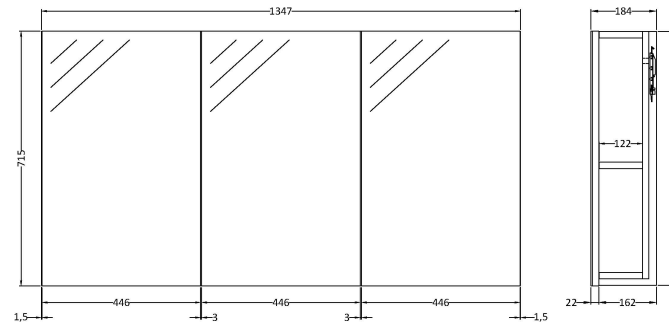

Sales Code: QUA013

Description: 1347mm 3 Door Mirror Unit

Packaging Details

Barcode: 5056211847823

Sales Code: NVT419

Description: 1347mm 3 Door Mirror Unit (Cabinet Only)

Product Dimensions

Height (mm):	715
Width (mm):	1347
Depth (mm):	180
Nett Weight (kg):	22

Packaging Dimensions

Height (mm):	755
Width (mm):	1390
Depth (mm):	202
Gross Weight (kg):	22

Packaging Data

Box Colour:	Brown Cardboard Box - Printed
Box Qty:	
Label Size:	x
Label Colour:	Not Applicable
Label Qty:	0

Sales Code: NVT420

Description: 1347mm 3 Door Mirror Unit (Doors Only)

Product Dimensions

Height (mm):	715
Width (mm):	446
Depth (mm):	22
Nett Weight (kg):	26

Packaging Dimensions

Height (mm):	725
Width (mm):	460
Depth (mm):	90
Gross Weight (kg):	26

Packaging Data

Box Colour:	Brown Cardboard Box
Box Qty:	1
Label Size:	50 x 100
Label Colour:	White Label
Label Qty:	2

Outer Box Dimensions (If Applicable)

Height (mm):	
Width (mm):	
Depth (mm):	
Gross Weight (kg):	
Barcode:	5056211847816