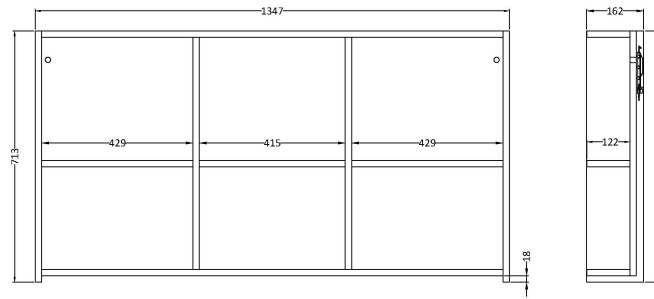

Sales Code: QUA013

Description: 1347mm 3 Door Mirror Unit

Packaging Details

Barcode: 5056211847823

Sales Code: NVT419

Description: 1347mm 3 Door Mirror Unit (Cabinet Only)

Product Dimensions

Height (mm):	715
Width (mm):	1347
Depth (mm):	180
Nett Weight (kg):	22

Packaging Dimensions

Height (mm):	755
Width (mm):	1390
Depth (mm):	202
Gross Weight (kg):	22

Packaging Data

Box Colour:	Brown Cardboard Box - Printed
Box Qty:	
Label Size:	x
Label Colour:	Not Applicable
Label Qty:	0

Sales Code: NVT420

Description: 1347mm 3 Door Mirror Unit (Doors Only)

Product Dimensions

Height (mm):	715
Width (mm):	446
Depth (mm):	22
Nett Weight (kg):	26

Packaging Dimensions

Height (mm):	725
Width (mm):	460
Depth (mm):	90
Gross Weight (kg):	26

Packaging Data

Box Colour:	Brown Cardboard Box
Box Qty:	1
Label Size:	50 x 100
Label Colour:	White Label
Label Qty:	2

Outer Box Dimensions (If Applicable)

Height (mm):	
Width (mm):	
Depth (mm):	
Gross Weight (kg):	
Barcode:	5056211847816