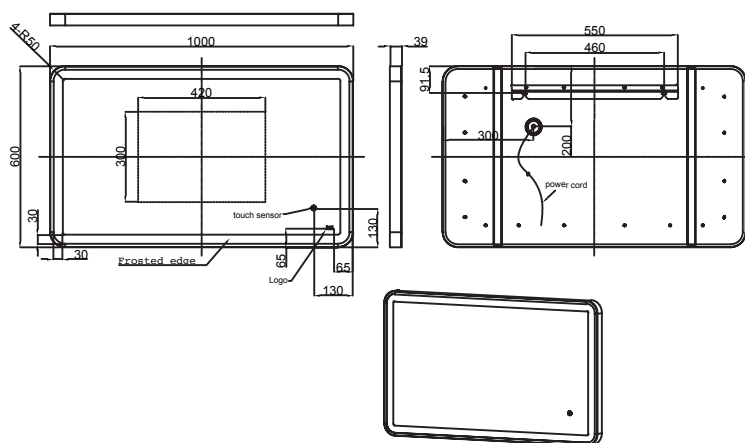

RAK-ART SOFT

Mirror

RAK
CERAMICS

Dimensions:

1000W X 39D X 600H

Colour:

Matt Black (MB)

Code:

RAKARTSFMB5003

Warranty:

2 Years

Weight:

Dimension: All Dimensions in mm tolerance $\pm 5\%$ for below 200mm and $\pm 3\%$ for above 200mm.
Note: Due to a continuing development programme to improve design and performance the manufacturer reserves all rights to vary specifications without prior information.
Please note all accessories are for photographic use only.