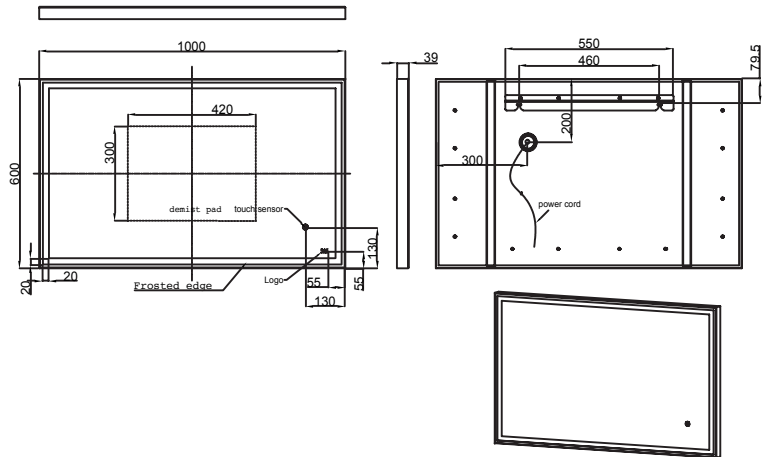

# RAK-ART SQUARE

Mirror

**RAK**  
CERAMICS

**Dimensions:**

1000W X 39D X 600H

**Colour:**

Brushed Gold (BG)

**Code:**

RAKARTSQBG5003

**Warranty:**

2 Years

**Weight:**

Dimension: All Dimensions in mm tolerance  $\pm 5\%$  for below 200mm and  $\pm 3\%$  for above 200mm.  
Note: Due to a continuing development programme to improve design and performance the manufacturer reserves all rights to vary specifications without prior information.  
Please note all accessories are for photographic use only.