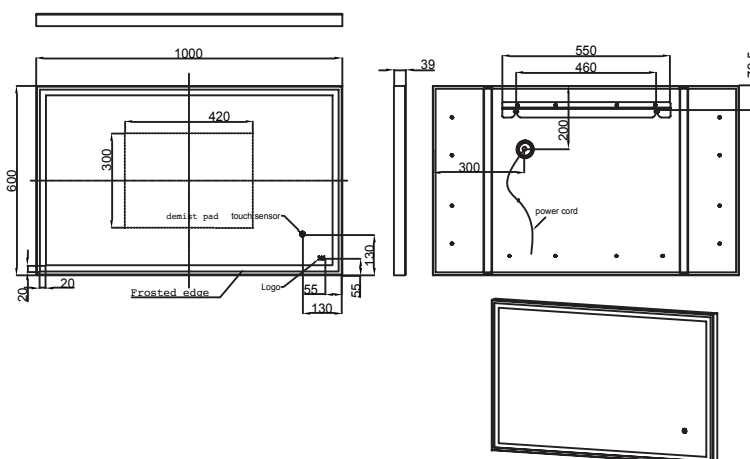

RAK-ART SQUARE

Mirror

RAK
CERAMICS

Dimensions:

1000W X 39D X 600H

Colour:

Chrome (CP)

Code:

RAKARTSQCP5003

Warranty:

2 Years

Weight:

Dimension: All Dimensions in mm tolerance $\pm 5\%$ for below 200mm and $\pm 3\%$ for above 200mm.

Note: Due to a continuing development programme to improve design and performance the manufacturer reserves all rights to vary specifications without prior information.