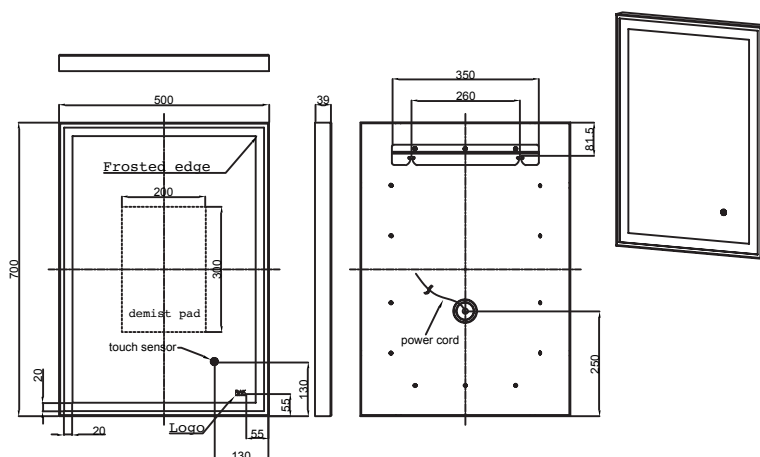

# RAK-ART SQUARE

Mirror

**RAK**  
CERAMICS

**Dimensions:**

500W X 39D X 700H

**Colour:**

Matt Black (MB)

**Code:**

RAKARTSQMB5001

**Warranty:**

2 Years

**Weight:**

6.4KG

Dimension: All Dimensions in mm tolerance  $\pm 5\%$  for below 200mm and  $\pm 3\%$  for above 200mm.

Note: Due to a continuing development programme to improve design and performance the manufacturer reserves all rights to vary specifications without prior information.