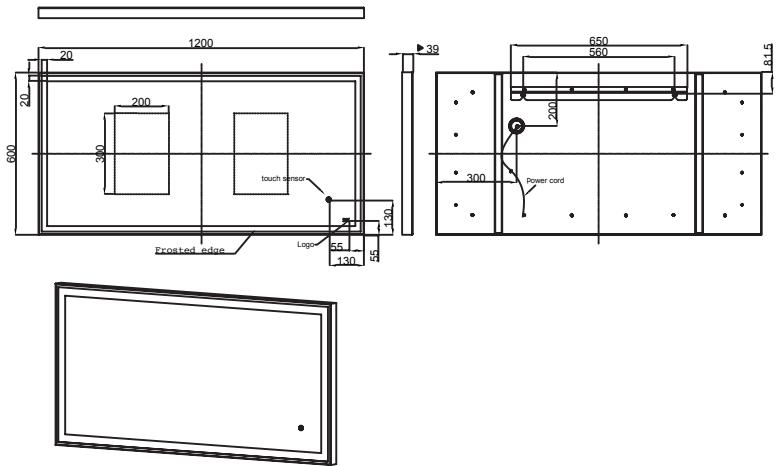

RAK-ART SQUARE

Mirror

RAK
CERAMICS

Dimensions:

1200W X 39D X 600H

Colour:

Matt Black (MB)

Code:

RAKARTSQMB5004

Warranty:

2 Years

Weight:

Dimension: All Dimensions in mm tolerance $\pm 5\%$ for below 200mm and $\pm 3\%$ for above 200mm.
Note: Due to a continuing development programme to improve design and performance the manufacturer reserves all rights to vary specifications without prior information.
Please note all accessories are for photographic use only.