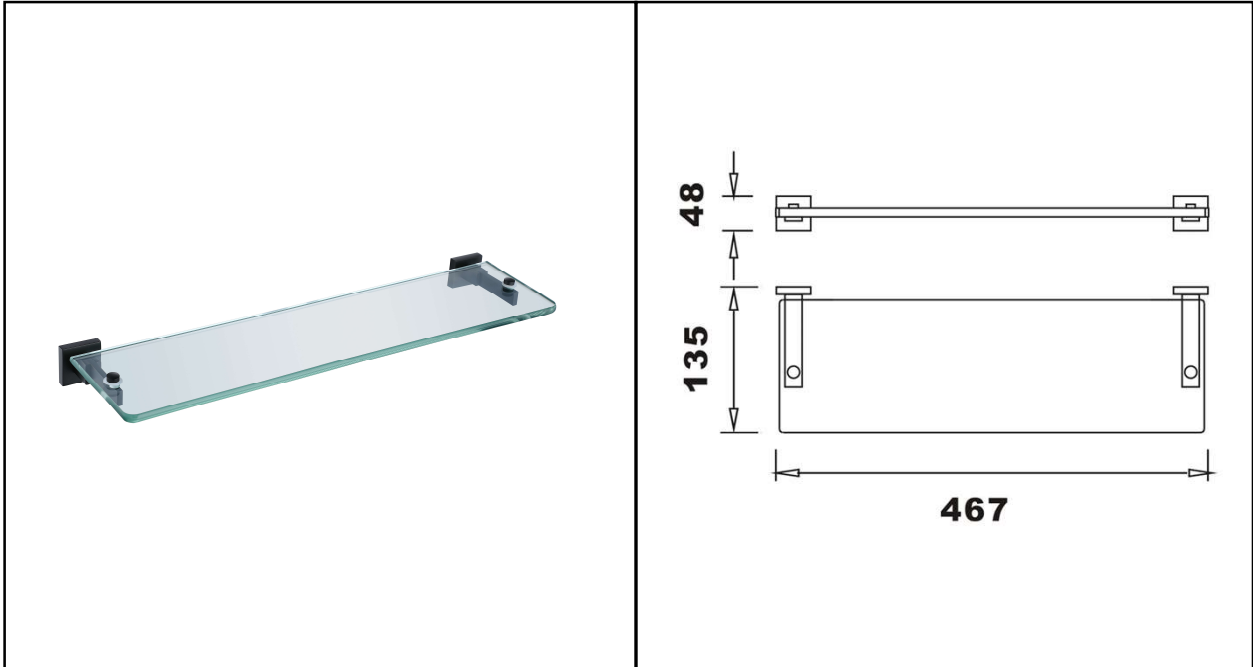

RAK CUBIS ACCESSORIES
Cubis Glass Shelf

RAK
CERAMICS

Dimensions: 467w x 135d x 48h mm

Colour: BLACK/GLASS

Code: RAKCUB9913B

Warranty: 2 YEARS

Weight: 1.67 KG

Dimensions: All Dimensions in mm tolerance $\pm 5\%$ for below 200mm and $\pm 3\%$ for above 200mm.
Note: Due to a continuing development programme to improve design and performance the manufacturer reserves all rights to vary specifications without prior information.
Please note accessories are for photographic use only.