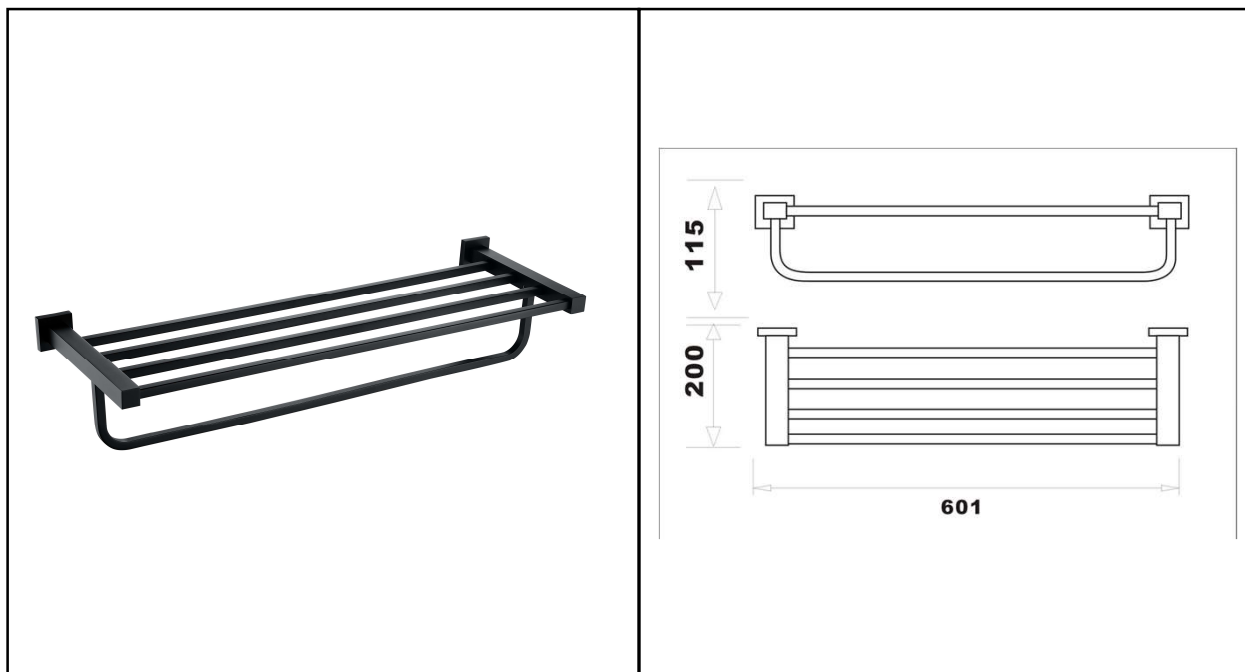

RAK CUBIS ACCESSORIES
Cubis Towel Shelf

RAK
CERAMICS

Dimensions: 601w x 200d x 115h mm

Colour: BLACK

Code: RAKCUB9914B

Warranty: 2 YEARS

Weight: 1.56 KG

Dimensions: All Dimensions in mm tolerance $\pm 5\%$ for below 200mm and $\pm 3\%$ for above 200mm.
Note: Due to a continuing development programme to improve design and performance the manufacturer reserves all rights to vary specifications without prior information.
Please note accessories are for photographic use only.