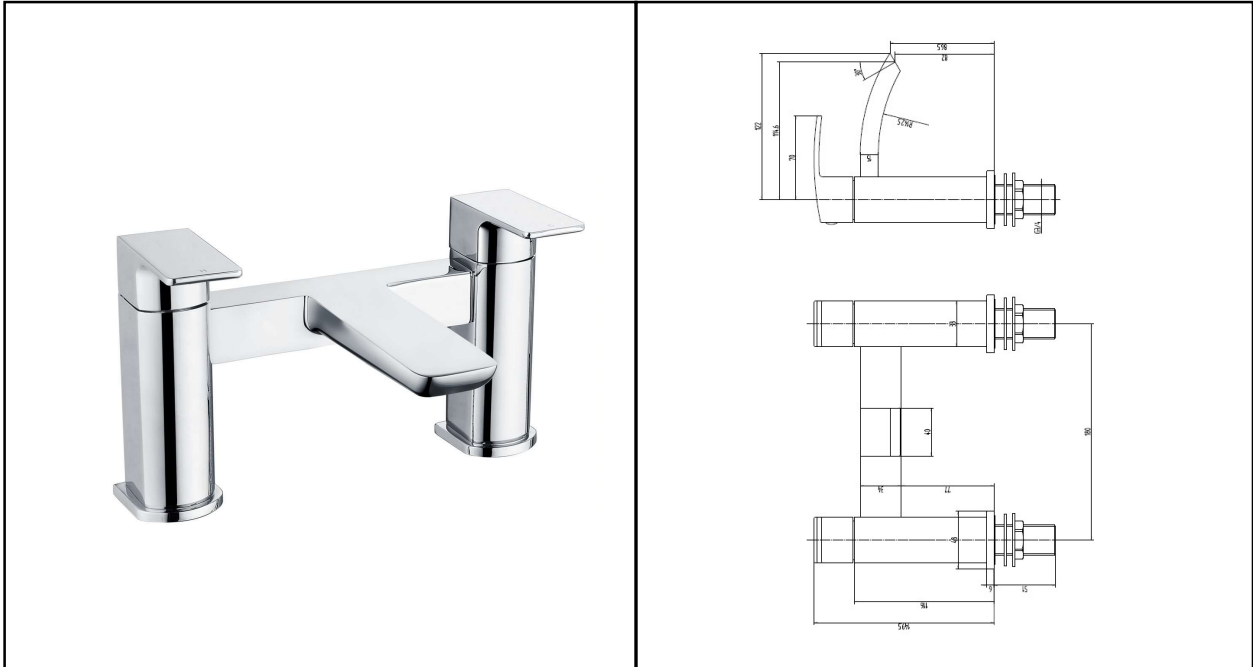

RAK MOON TAPS BATH FILLER | 2TH

RAK
CERAMICS

Dimensions: 216w x 158d x 135h mm

Colour: CHROME

Code: RAKMOO3004

Pressures: 0.4 BAR – 6.0 BAR

Warranty: 15 YEARS

Weight: 2.50 KG

Dimensions: All Dimensions in mm tolerance $\pm 5\%$ for below 200mm and $\pm 3\%$ for above 200mm.
Note: Due to a continuing development programme to improve design and performance the manufacturer reserves all rights to vary specifications without prior information.
Please note accessories are for photographic use only.