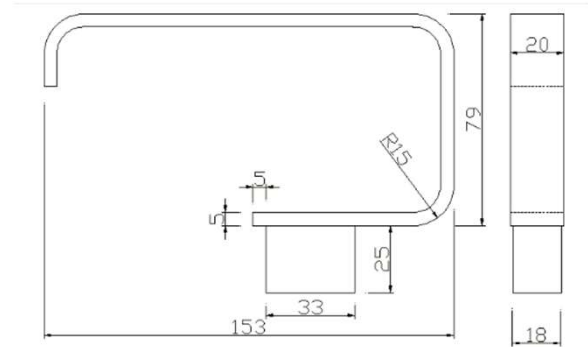

RAK MOON ACCESSORIES
Toilet Roll Holder

RAK
CERAMICS

Dimensions: 153w x 20d x 79h mm

Colour: BLACK

Code: RAKMOO9901B

Warranty: 2 YEARS

Weight: 0.41 KG

Dimensions: All Dimensions in mm tolerance $\pm 5\%$ for below 200mm and $\pm 3\%$ for above 200mm.
Note: Due to a continuing development programme to improve design and performance the manufacturer reserves all rights to vary specifications without prior information.
Please note accessories are for photographic use only.