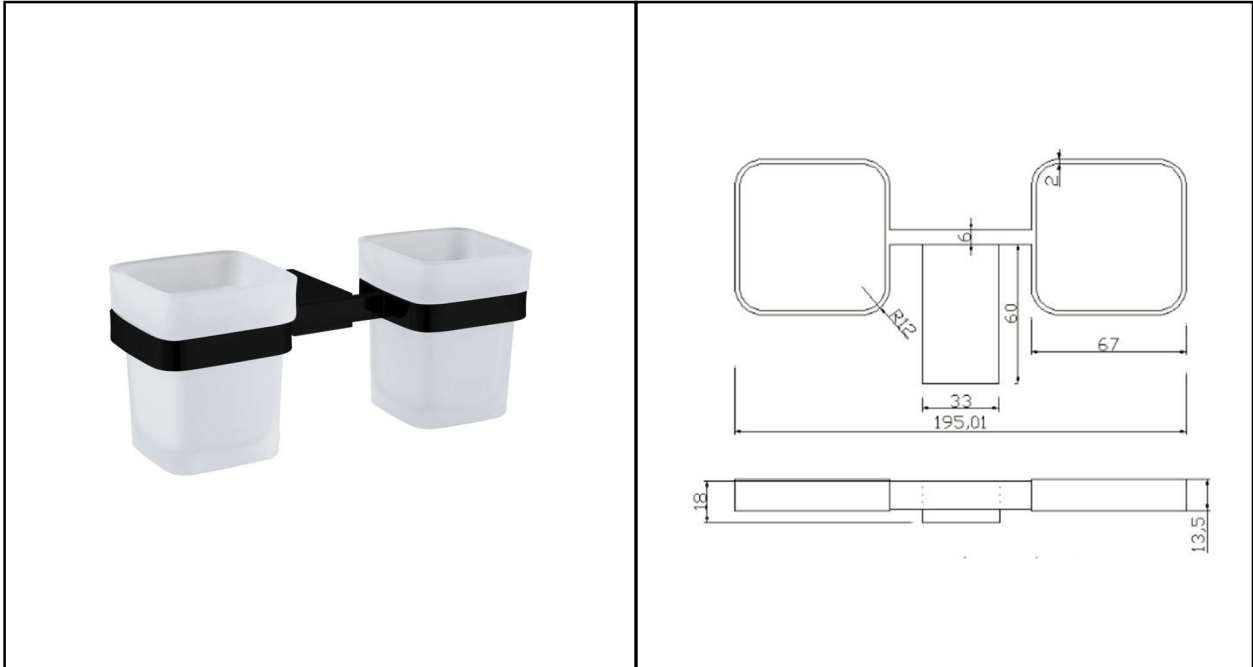

RAK MOON ACCESSORIES
Double Tumbler

RAK
CERAMICS

Dimensions: 195.01w x 67d x 18h mm

Colour: BLACK

Code: RAKMOO9904B

Warranty: 2 YEARS

Weight: 1.08 KG

Dimensions: All Dimensions in mm tolerance $\pm 5\%$ for below 200mm and $\pm 3\%$ for above 200mm.
Note: Due to a continuing development programme to improve design and performance the manufacturer reserves all rights to vary specifications without prior information.
Please note accessories are for photographic use only.