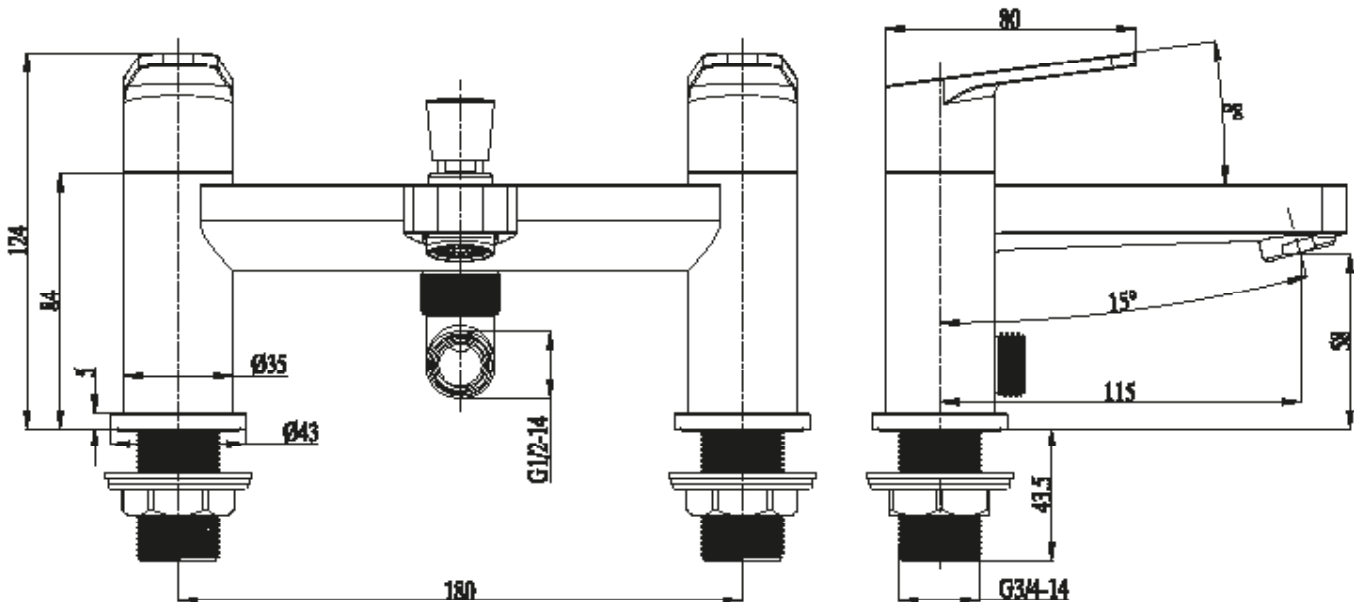

Taps

Origin Bath Shower Mixer

RAK
CERAMICS

SPECIFICATION/CODE REFERENCE

Please use the reference codes shown below:

RAKORI3005

MATERIAL	Brass, Chrome Plating
WEIGHT	2.63 kg
THICKNESS	Chrome 0.3 UM, Nickle 6019 UM
KIT	Complete with shower hose, bracket and handset
PRESSURE	Mininum 0.2 LP2
WARRANTY	15 Years

Dimensions: All measurements are in millimeters and are subject to normal manufacturing variations.

Note: Due to a continuing development programme to improve design and performance, the manufacturer reserves all rights to vary specifications without prior informations. Please note accessories are for photographic use only.