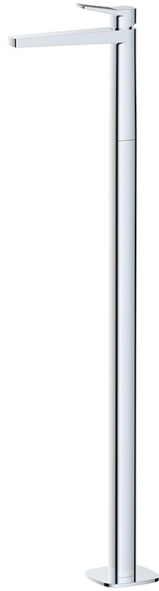

# RAK-PETIT - RAKPES3030C

## Faucets

**RAK**  
CERAMICS

## TECHNICAL SPECIFICATIONS

Suite:	RAK-Petit
Type:	RAK-PETIT - RAKPES3030C
Dimensions:	988 x 45 mm
Pressure:	1 l
Weight:	5.02 Kg
Chrome thickness:	0.00
Cartridge:	No
Tail:	NA
Handset wall brackets:	No
Color:	Chrome

Code	Name
RAKPES3030C	RAK-Petit Square Floor Standing Wash Basin Mixer in Chrome

Dimensions: All dimensions in mm. Tolerance of vitreous china & fireclay items:  $\pm 5\%$  for below 200mm and  $\pm 3\%$  for above 200mm; for all other items tolerance  $\pm 1\%$ . Note: Due to a continuing development program to improve design and performance, the manufacturer reserves all rights to vary specifications without prior information. Please note accessories are for photographic use only.