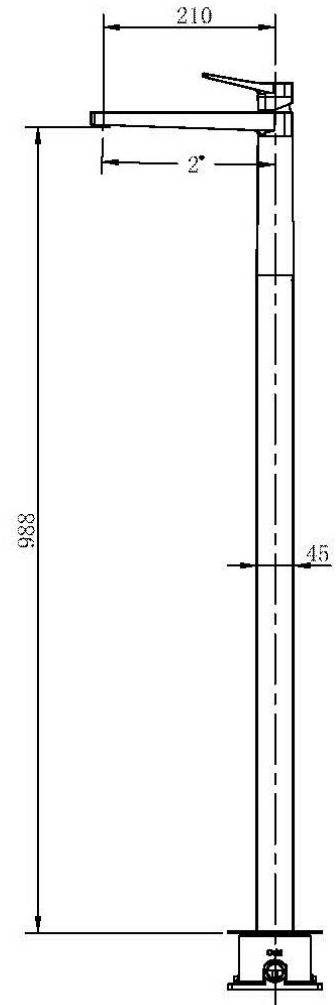

# RAK-PETIT - RAKPES3030C

## TECHNICAL SPECIFICATIONS

Suite:	RAK-Petit
Type:	RAK-PETIT - RAKPES3030C
Dimensions:	988 x 45 mm
Pressure:	1 l
Weight:	5.02 Kg
Chrome thickness:	0.00
Cartridge:	No
Tail:	NA
Handset wall brackets:	No
Color:	Chrome

Code	Name
RAKPES3030C	RAK-Petit Square Floor Standing Wash Basin Mixer in Chrome

Dimensions: All dimensions in mm. Tolerance of vitreous china & fireclay items:  $\pm 5\%$  for below 200mm and  $\pm 3\%$  for above 200mm; for all other items tolerance  $\pm 1\%$ . Note: Due to a continuing development program to improve design and performance, the manufacturer reserves all rights to vary specifications without prior information. Please note accessories are for photographic use only.