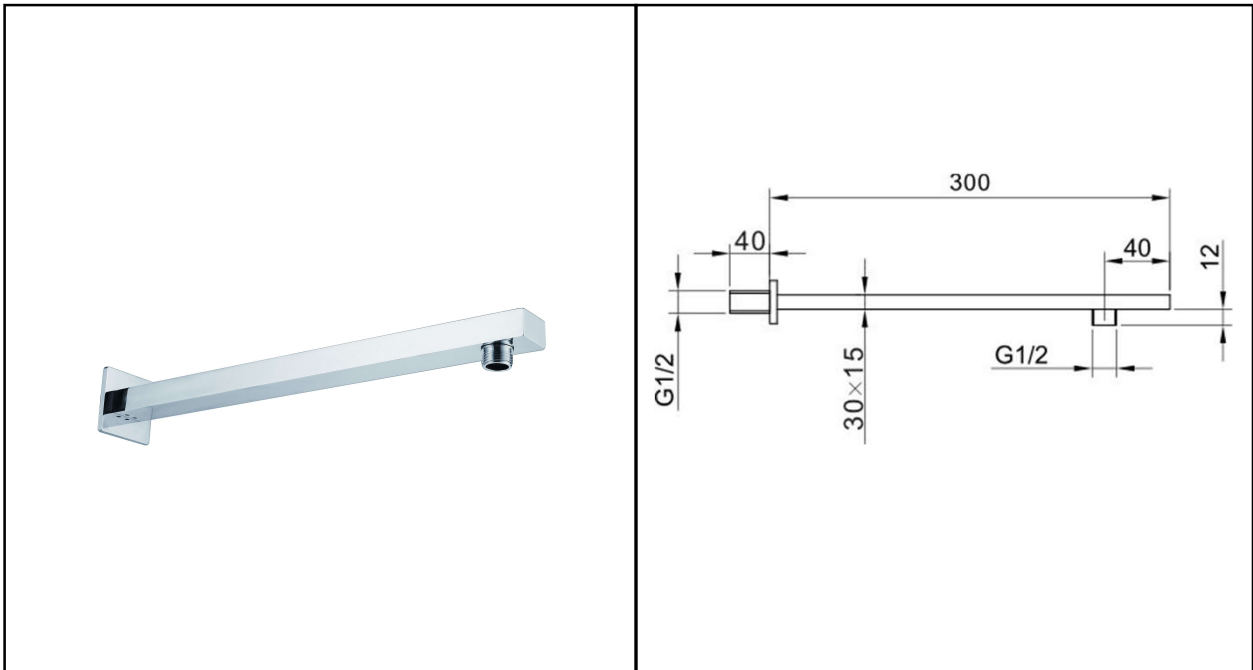

RAK SHOWERING
Fixed Heads | Fixed Shower Arms

Dimensions: 12w x 40d x 300h mm

Colour: CHROME

Code: RAKSHW0001

Warranty: 15 YEARS

Weight: 0.38 KG

Dimensions: All Dimensions in mm tolerance $\pm 5\%$ for below 200mm and $\pm 3\%$ for above 200mm.
Note: Due to a continuing development programme to improve design and performance the manufacturer reserves all rights to vary specifications without prior information.
Please note accessories are for photographic use only.