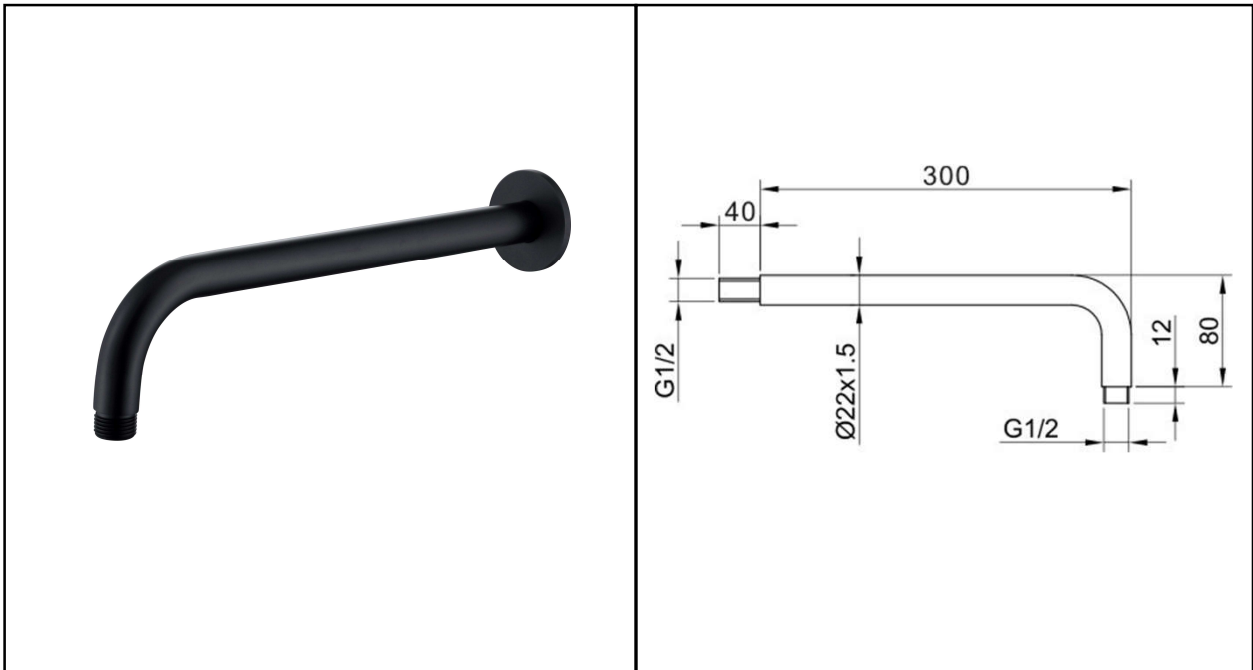

**RAK SHOWERING**  
**Fixed Heads | Fixed Shower Arms**

**RAK**  
CERAMICS

**Dimensions:** 22w x 80d x 300h mm

**Colour:** BLACK

**Code:** RAKSHW0003B

**Warranty:** 15 YEARS

**Weight:** 0.37 KG

Dimensions: All Dimensions in mm tolerance  $\pm 5\%$  for below 200mm and  $\pm 3\%$  for above 200mm.  
Note: Due to a continuing development programme to improve design and performance the manufacturer reserves all rights to vary specifications without prior information.  
Please note accessories are for photographic use only.