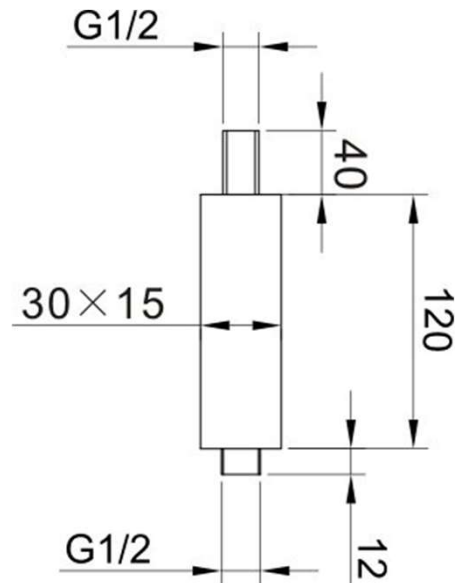

RAK SHOWERING
Fixed Heads | Fixed Shower Arms

RAK
CERAMICS

Dimensions: 30w x 40d x 120h mm

Colour: BLACK

Code: RAKSHW0005B

Warranty: 15 YEARS

Weight: 0.33 KG

Dimensions: All Dimensions in mm tolerance $\pm 5\%$ for below 200mm and $\pm 3\%$ for above 200mm.
Note: Due to a continuing development programme to improve design and performance the manufacturer reserves all rights to vary specifications without prior information.
Please note accessories are for photographic use only.